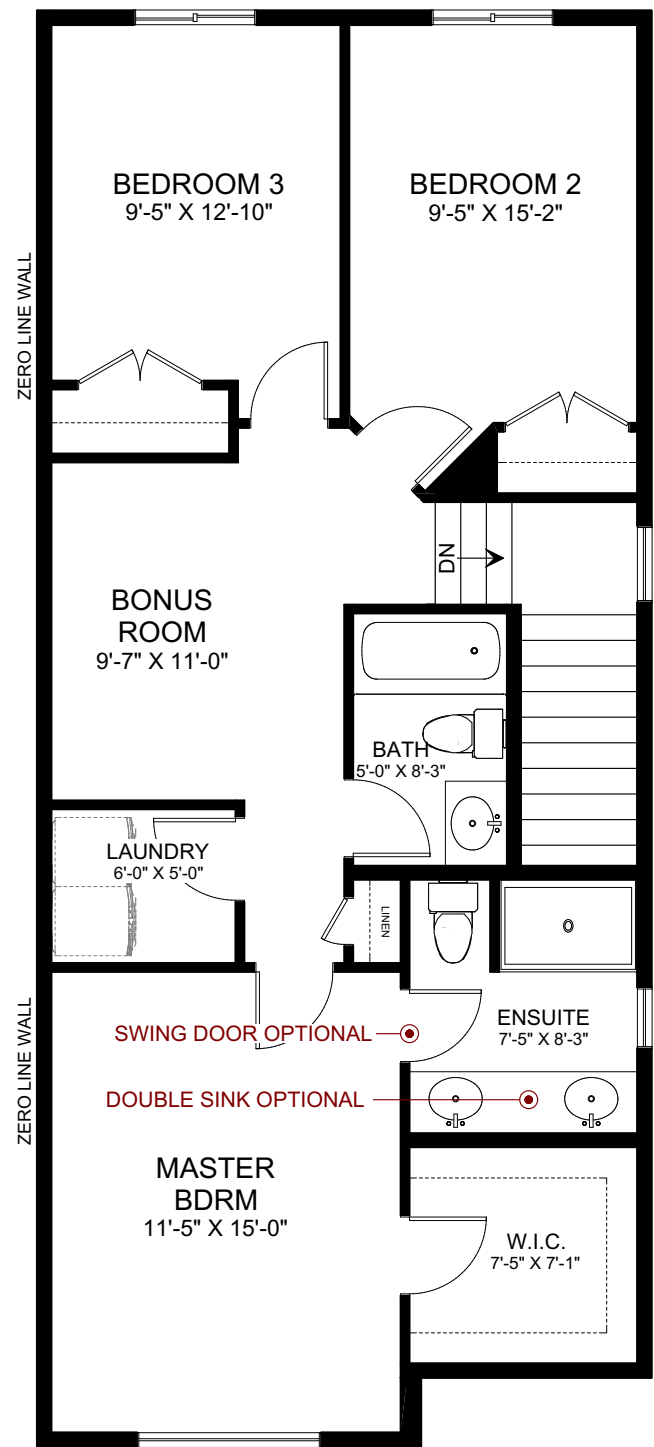

# BERKELEY II

1700 SQ.FT.

4 

3 

MAIN FLOOR 841 SQ.FT.

SECOND FLOOR 859 SQ.FT.

**NOTE:**

Floor plans, specifications, and dimensions are approximate, subject to change without notice, and will vary on each lot.