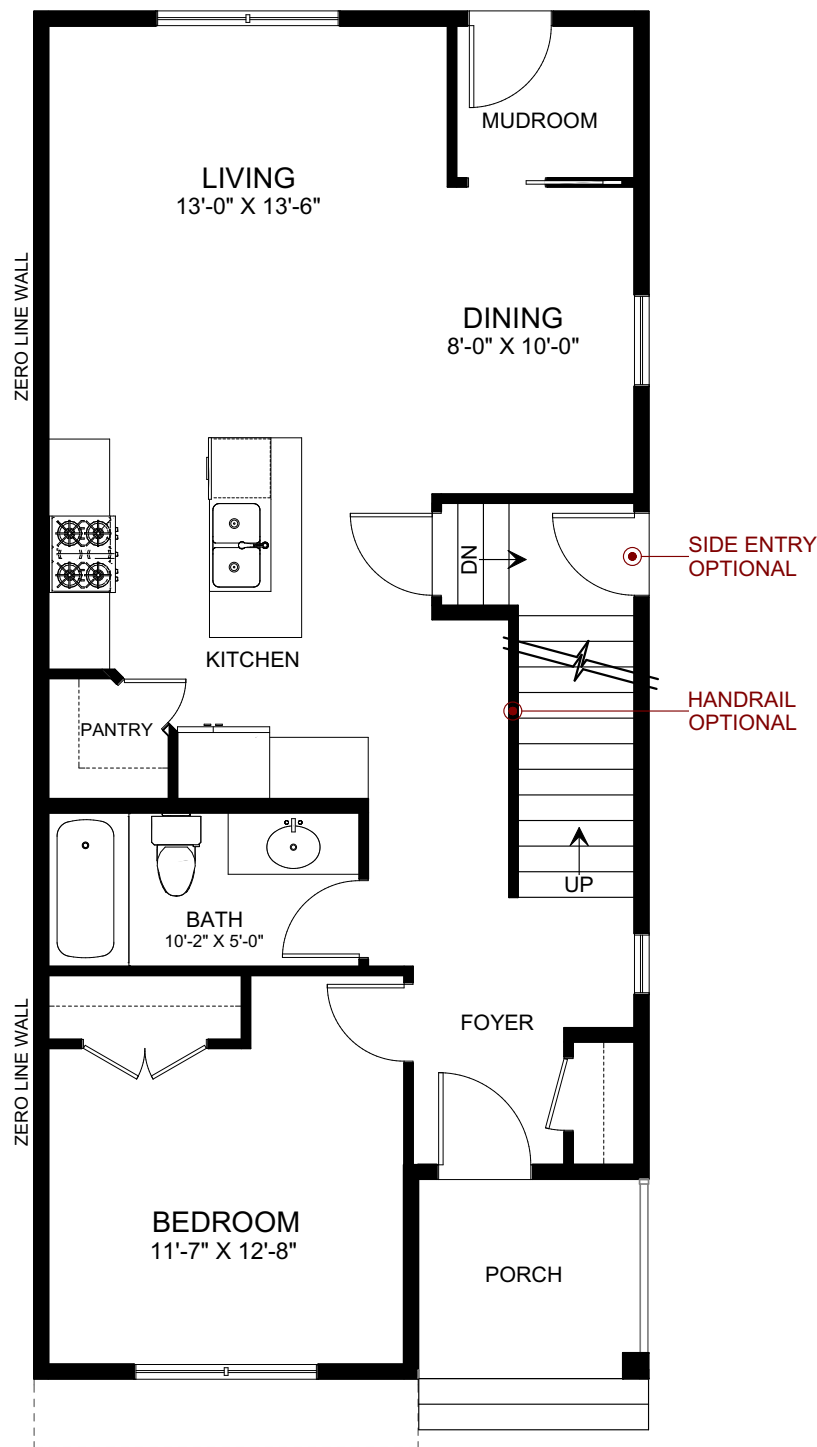

# BERKELEY II

1700 SQ.FT.

4 

3 

MAIN FLOOR 841 SQ.FT.

SECOND FLOOR 859 SQ.FT.

**NOTE:**

Floor plans, specifications, and dimensions are approximate, subject to change without notice, and will vary on each lot.