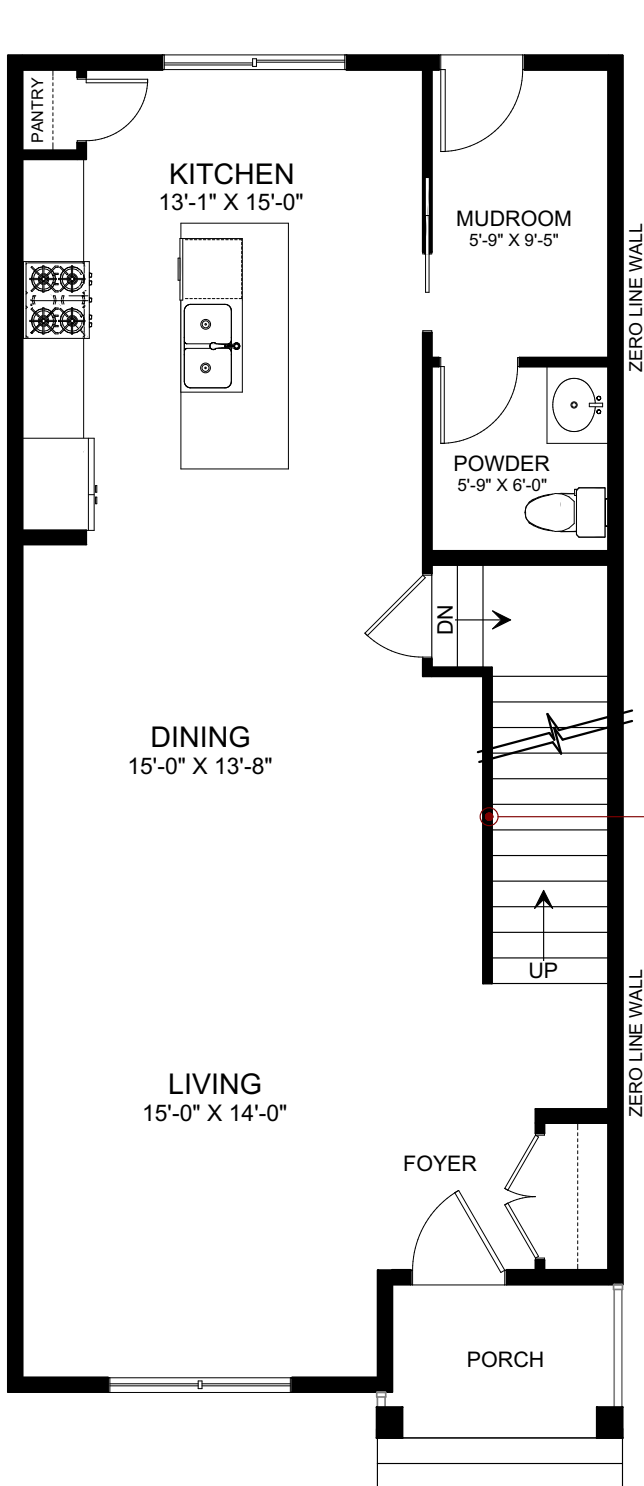

ARTISAN II

1636 SQ.FT.

2.5

MAIN FLOOR 844 SQ.FT.

SECOND FLOOR 792 SQ.FT.

HANDRAIL
OPTIONAL

DOUBLE SINK
OPTIONAL

HANDRAIL
OPTIONAL

NOTE:

Floor plans, specifications, and dimensions are approximate, subject to change without notice, and will vary on each lot.

THE DS HOMES COLLECTION OF HOME DESIGNS