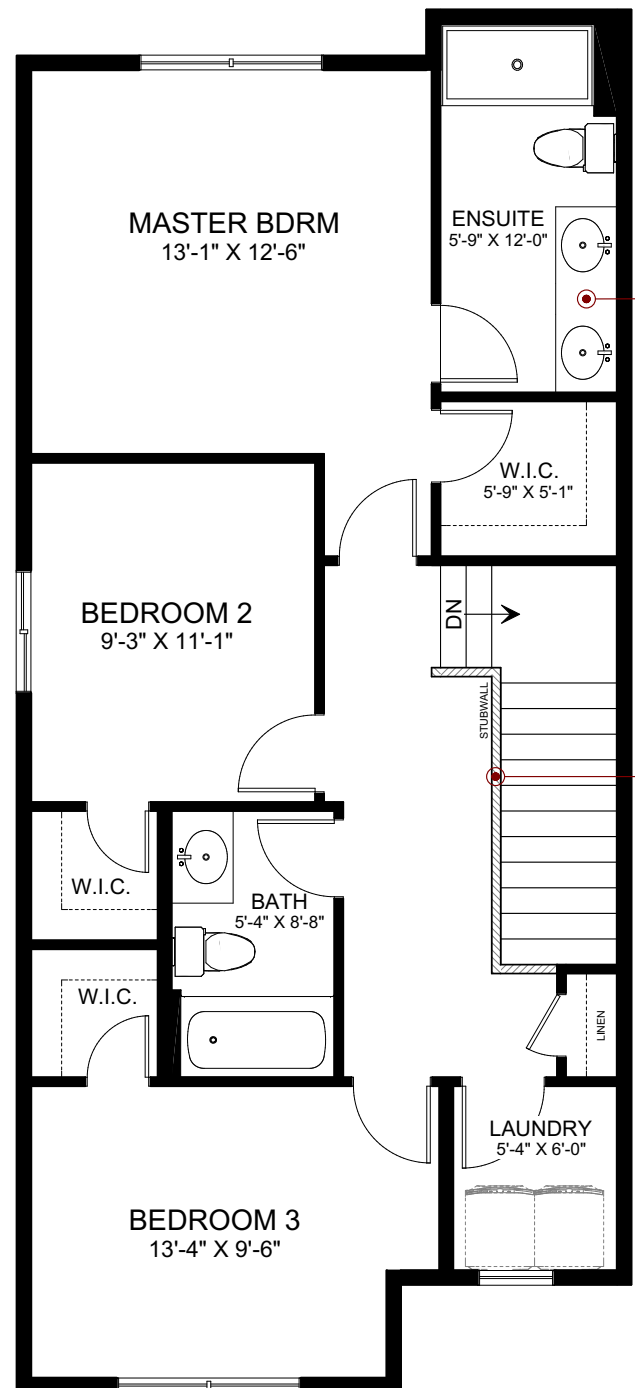

ARTISAN II

1636 SQ.FT.

2.5

MAIN FLOOR 844 SQ.FT.

SECOND FLOOR 792 SQ.FT.

HANDRAIL
OPTIONAL

DOUBLE SINK
OPTIONAL

HANDRAIL
OPTIONAL

NOTE:

Floor plans, specifications, and dimensions are approximate, subject to change without notice, and will vary on each lot.

THE DS HOMES COLLECTION OF HOME DESIGNS