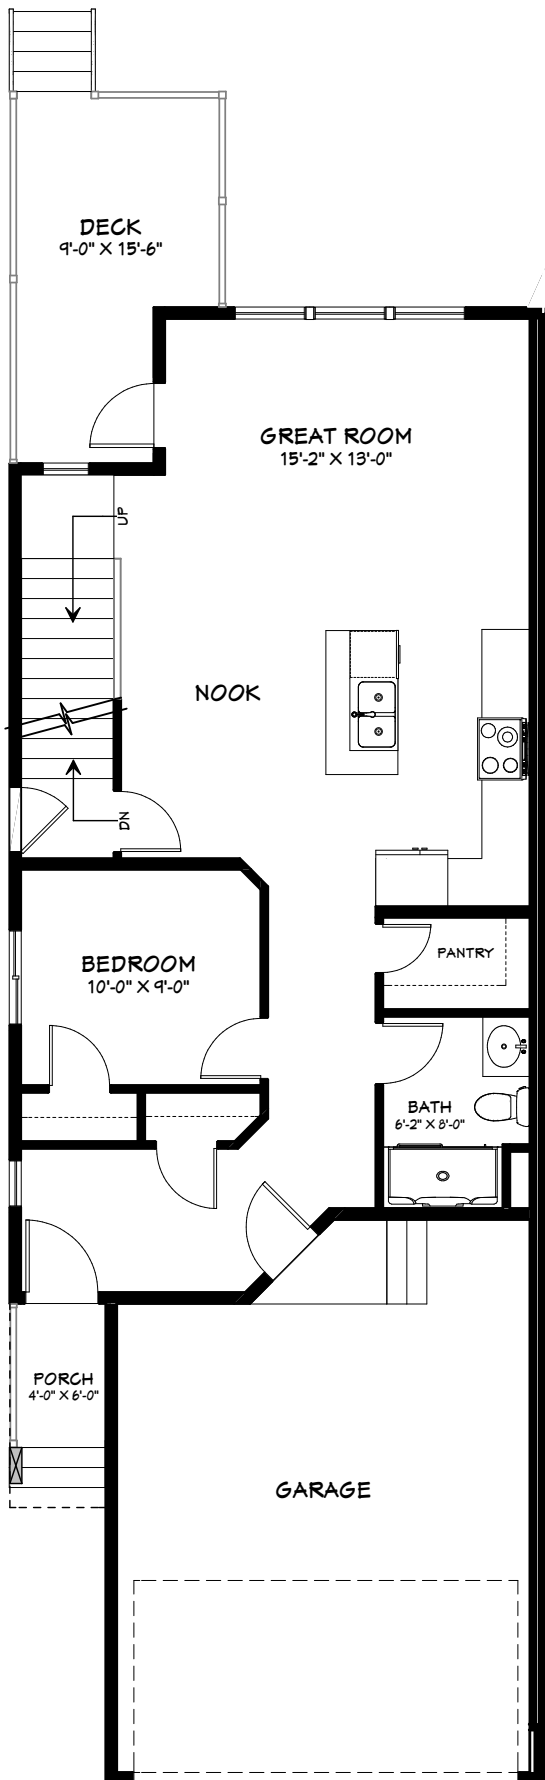

FLAMES

Two-storey • 1712 SQ.FT. • 4 Bedrooms

MAIN FLOOR 838 SQ.FT.

SECOND FLOOR 874 SQ.FT.