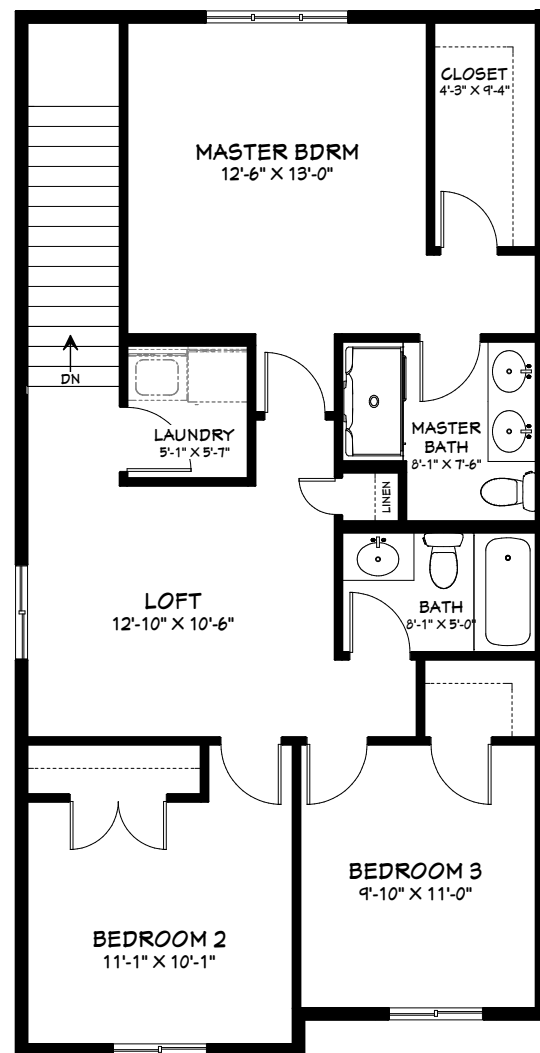

FLAMES

Two-storey • 1712 SQ.FT. • 4 Bedrooms

MAIN FLOOR 838 SQ.FT.

SECOND FLOOR 874 SQ.FT.