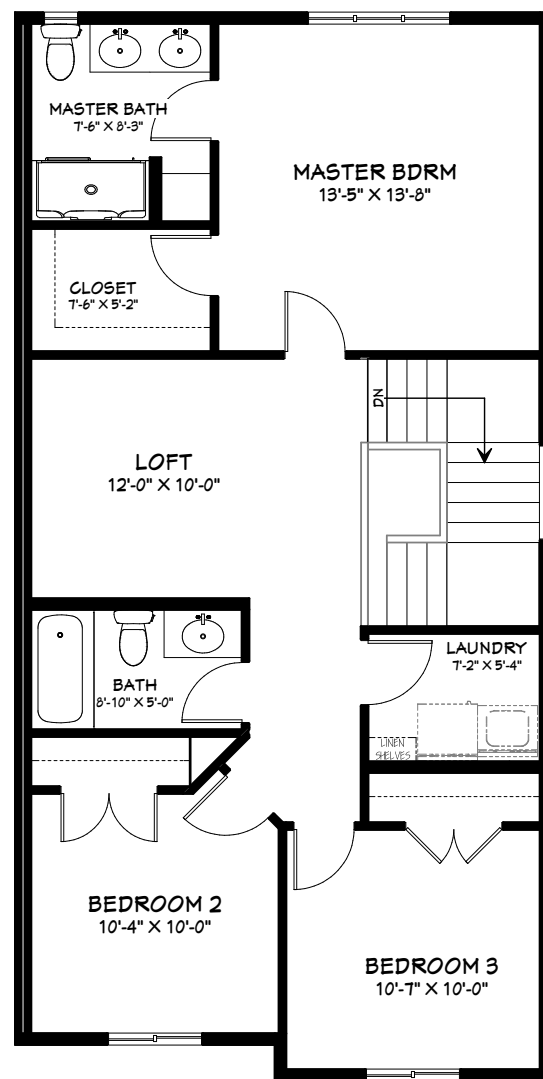

THE DS HOMES COLLECTION OF HOME DESIGNS

CANADIENS

Two-storey • 1701 SQ.FT. • 4 Bedrooms

MAIN FLOOR 823 SQ.FT.

SECOND FLOOR 878 SQ.FT.

DSHOMES
"Quality Of Life With Quality Homes"