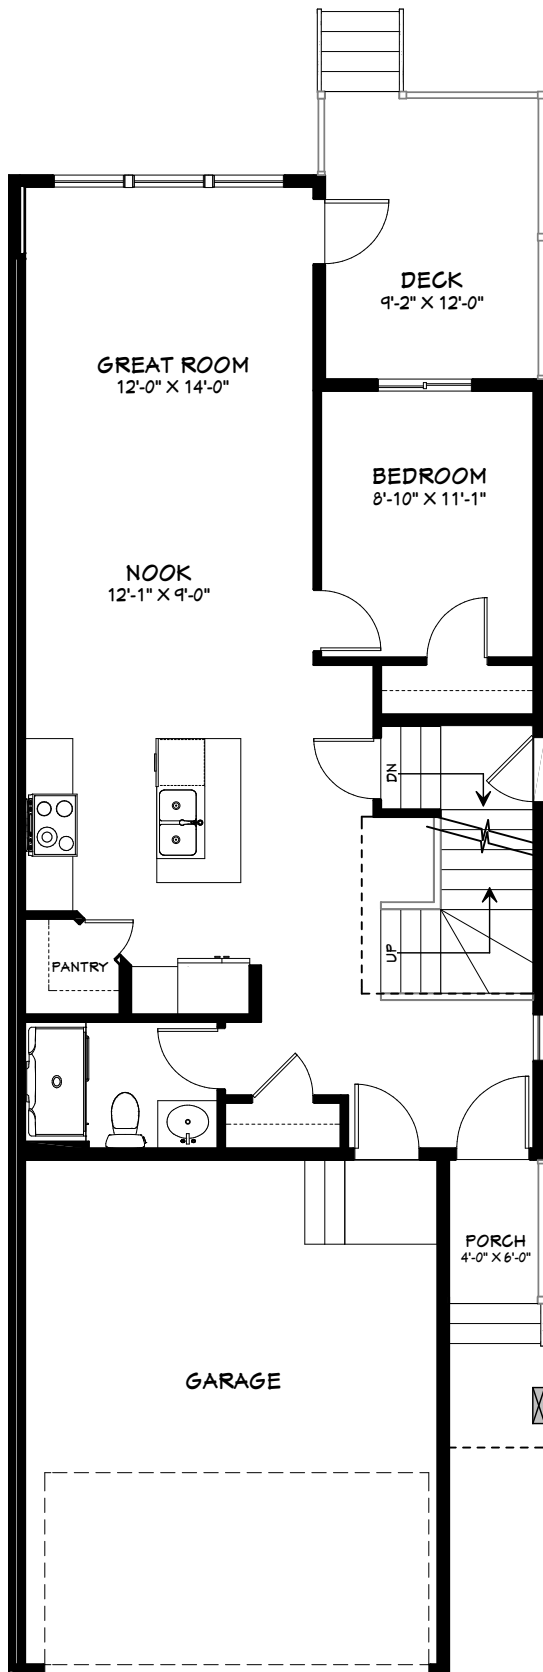

THE DS HOMES COLLECTION OF HOME DESIGNS

CANADIENS

Two-storey • 1701 SQ.FT. • 4 Bedrooms

MAIN FLOOR 823 SQ.FT.

SECOND FLOOR 878 SQ.FT.

DSHOMES
"Quality Of Life With Quality Homes"