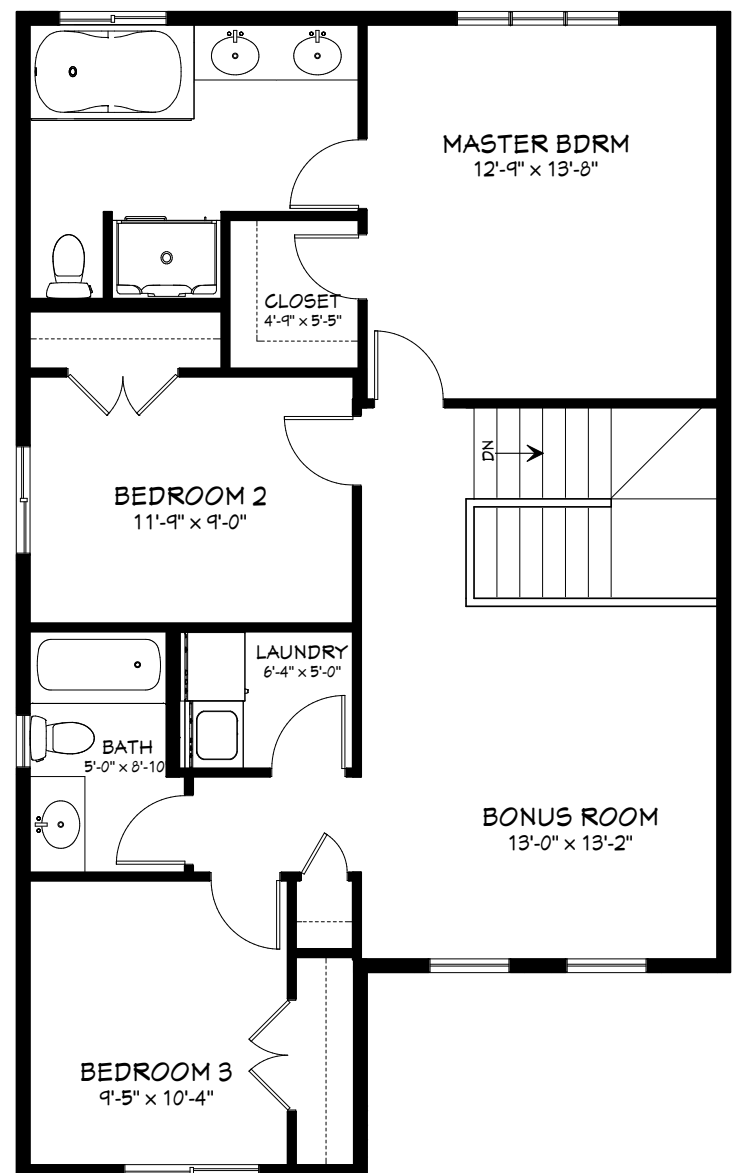

# THE YORKTON

Two-storey with Bonus Room • 1725 SQ.FT. • 3 Bedrooms

MAIN FLOOR 785 SQ.FT.

SECOND FLOOR 940 SQ.FT.