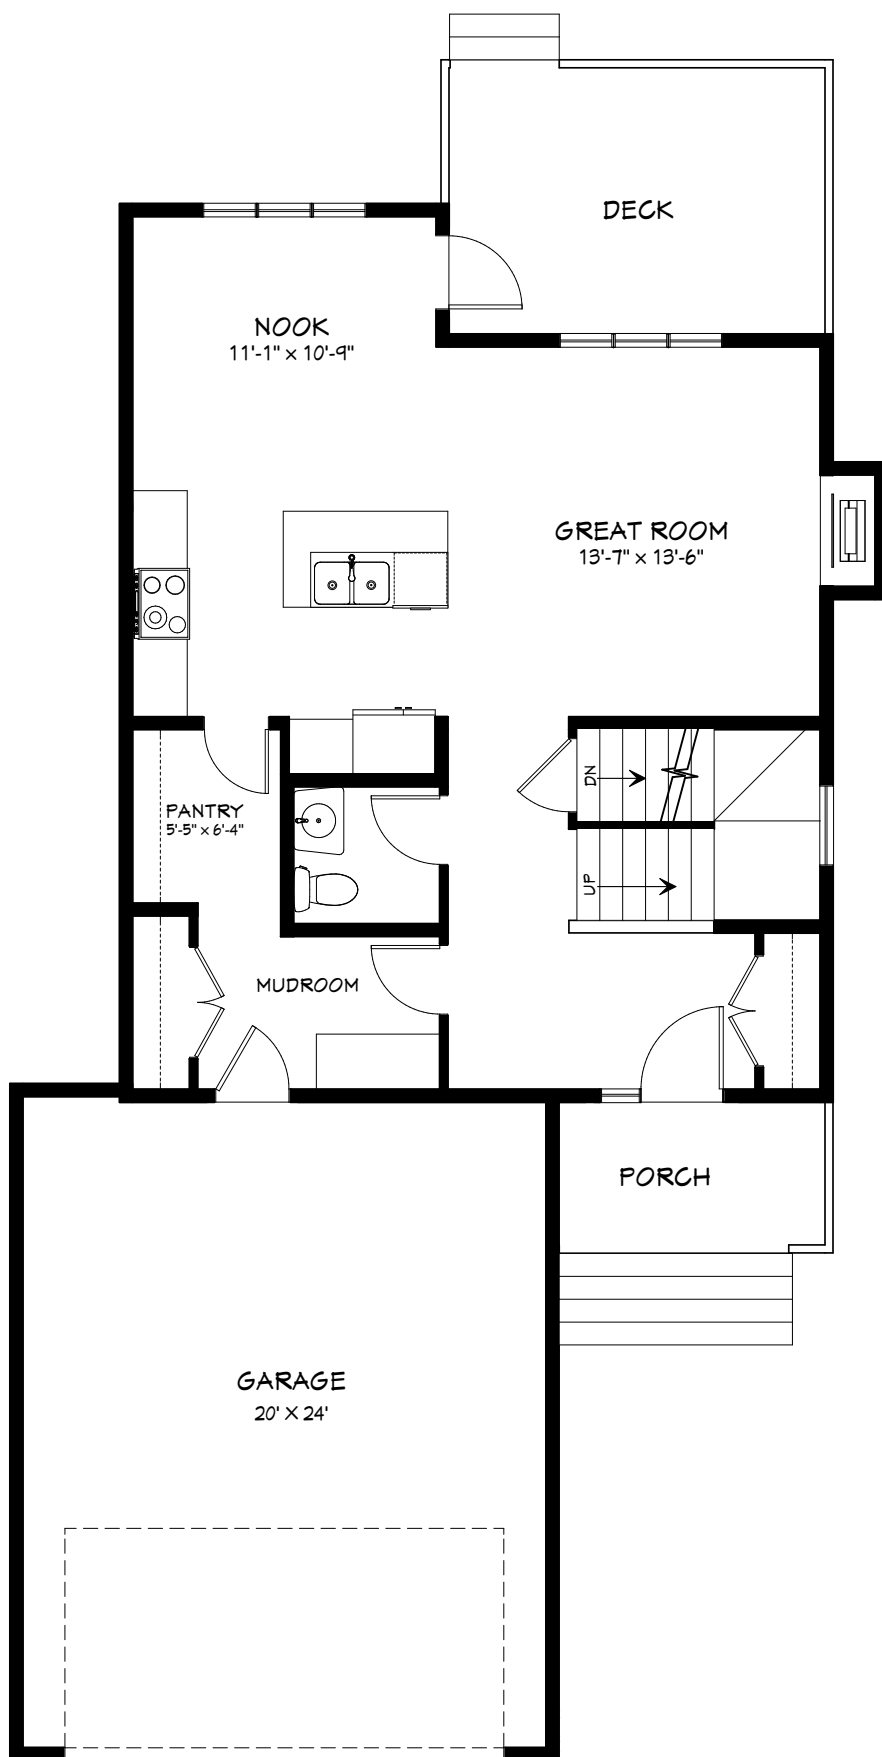

# THE YORKTON

Two-storey with Bonus Room • 1725 SQ.FT. • 3 Bedrooms

MAIN FLOOR 785 SQ.FT.

SECOND FLOOR 940 SQ.FT.