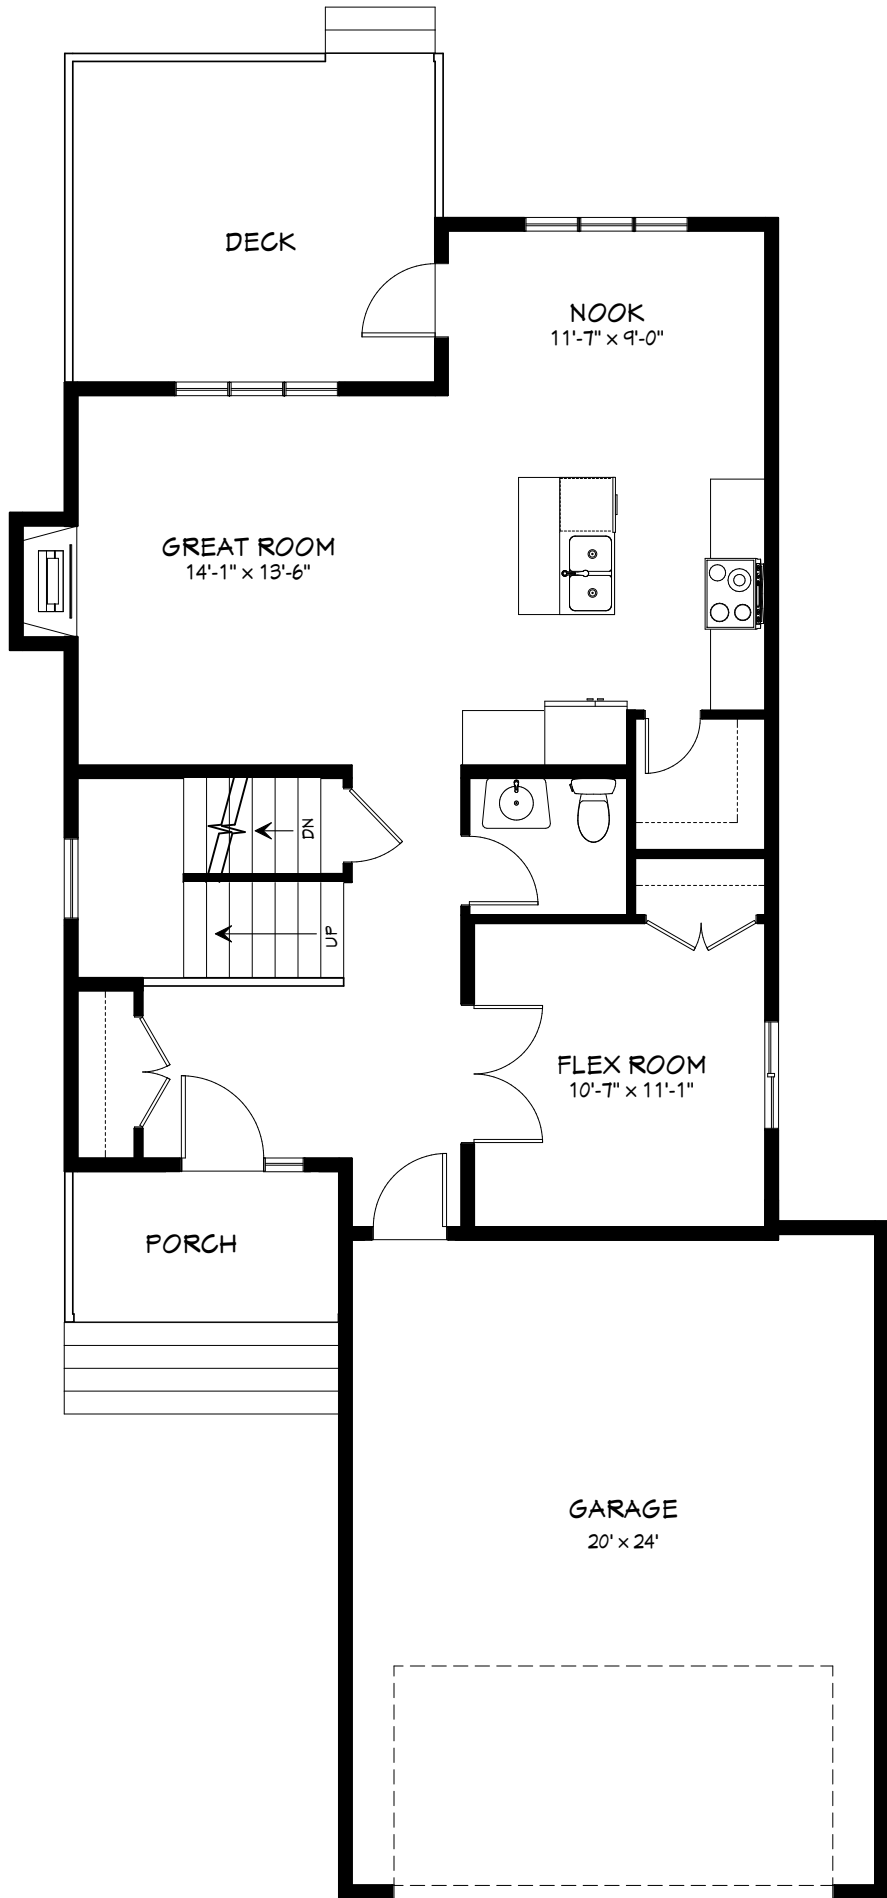

# THE MAYFIELD

Two-storey with Bonus Room • 1921 SQ.FT. • 3 Bedrooms

MAIN FLOOR 863 SQ.FT.

SECOND FLOOR 1058 SQ.FT.