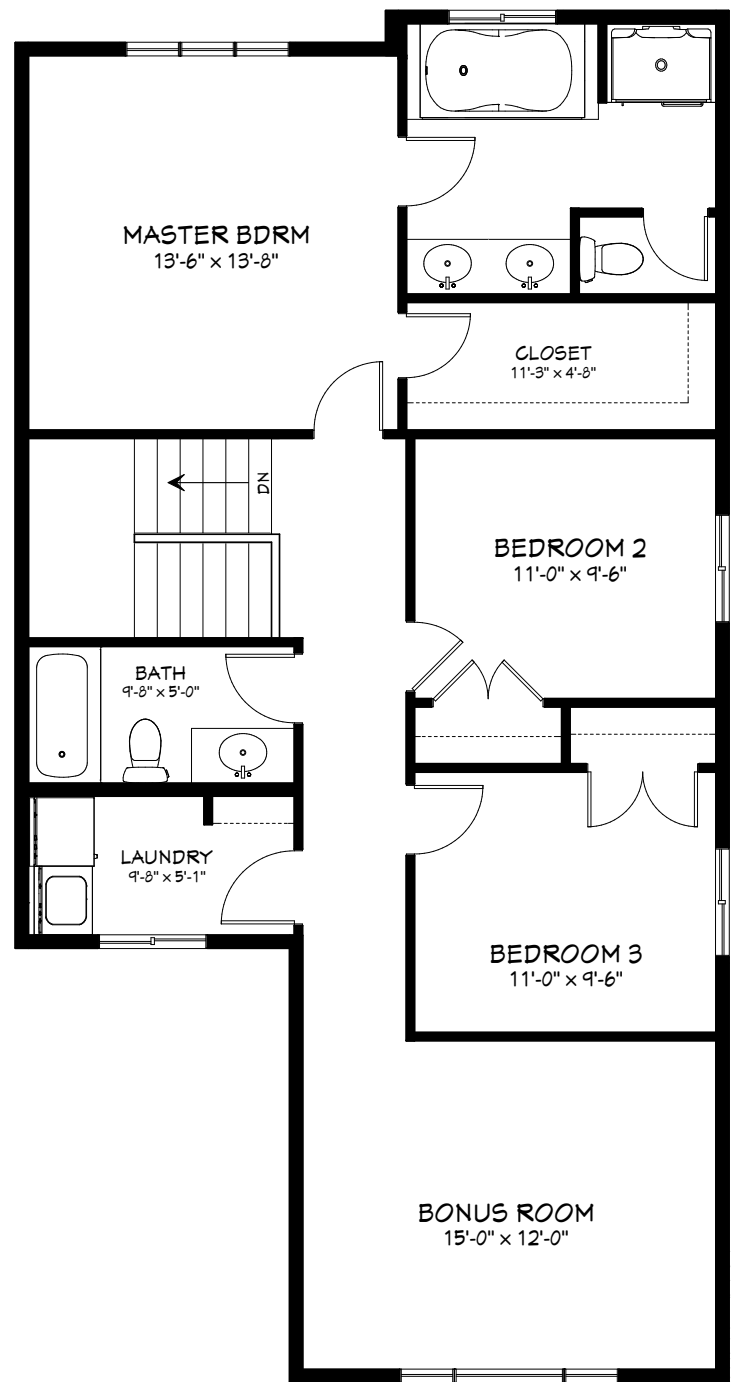

# THE MAYFIELD

Two-storey with Bonus Room • 1921 SQ.FT. • 3 Bedrooms

MAIN FLOOR 863 SQ.FT.

SECOND FLOOR 1058 SQ.FT.