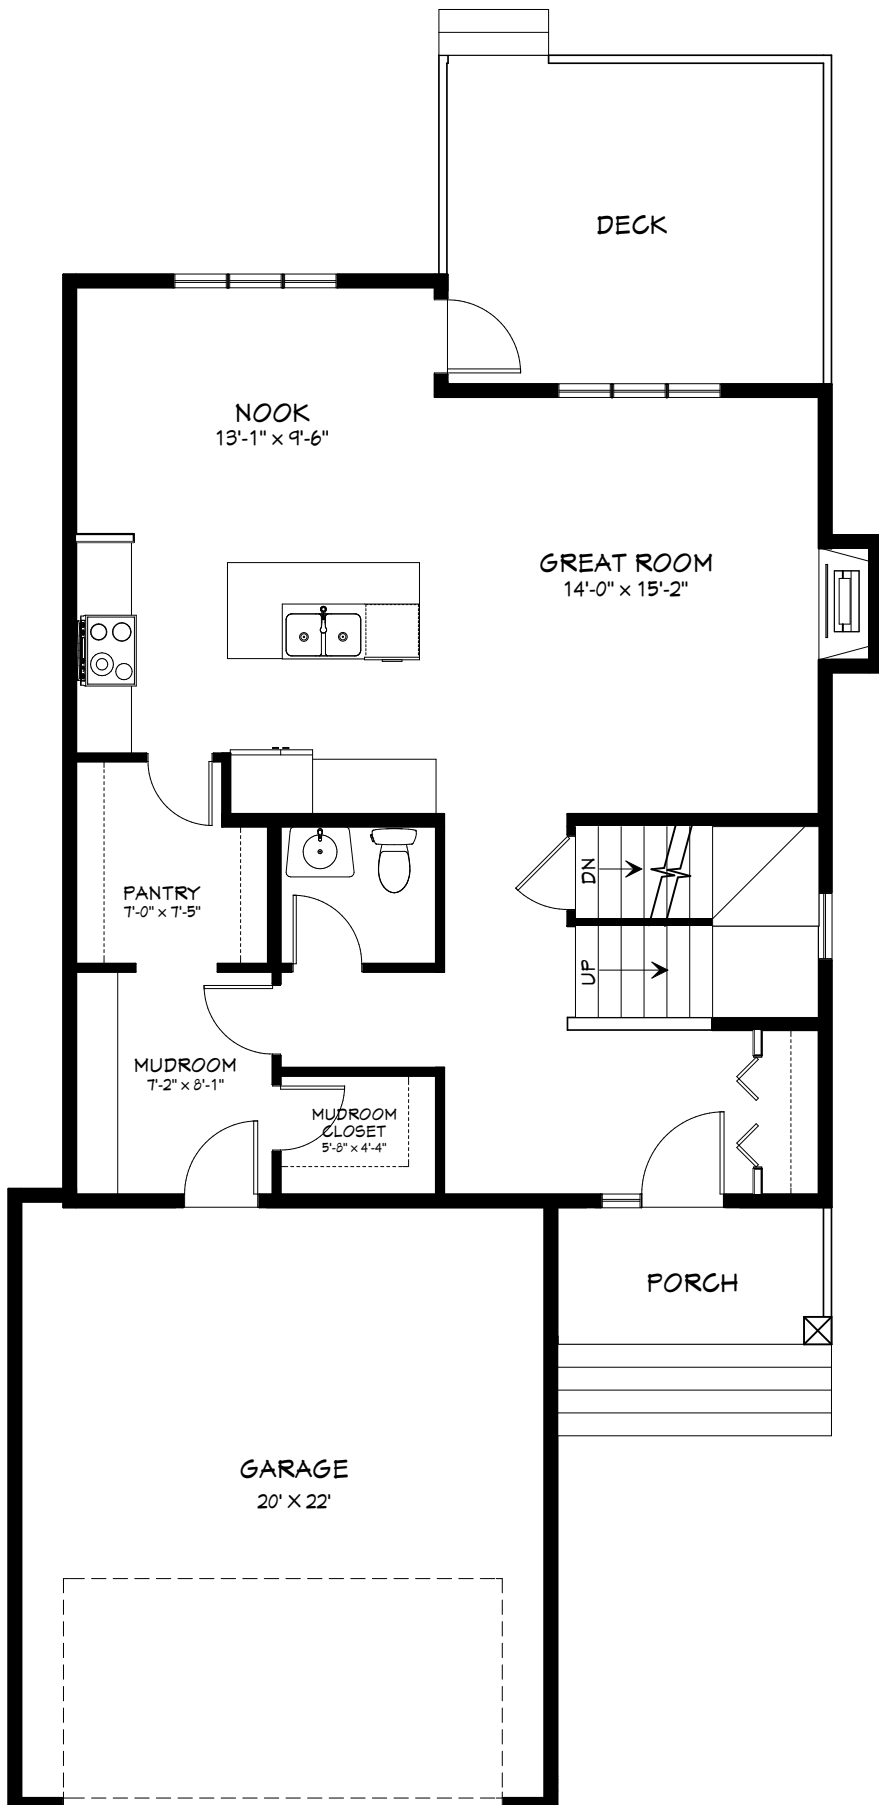

THE DS HOMES COLLECTION OF HOME DESIGNS

THE DAKOTA

Two-storey with Centered Bonus Room • 1951 SQ.FT. • 3 Bedrooms

MAIN FLOOR 896 SQ.FT.

SECOND FLOOR 1055 SQ.FT.