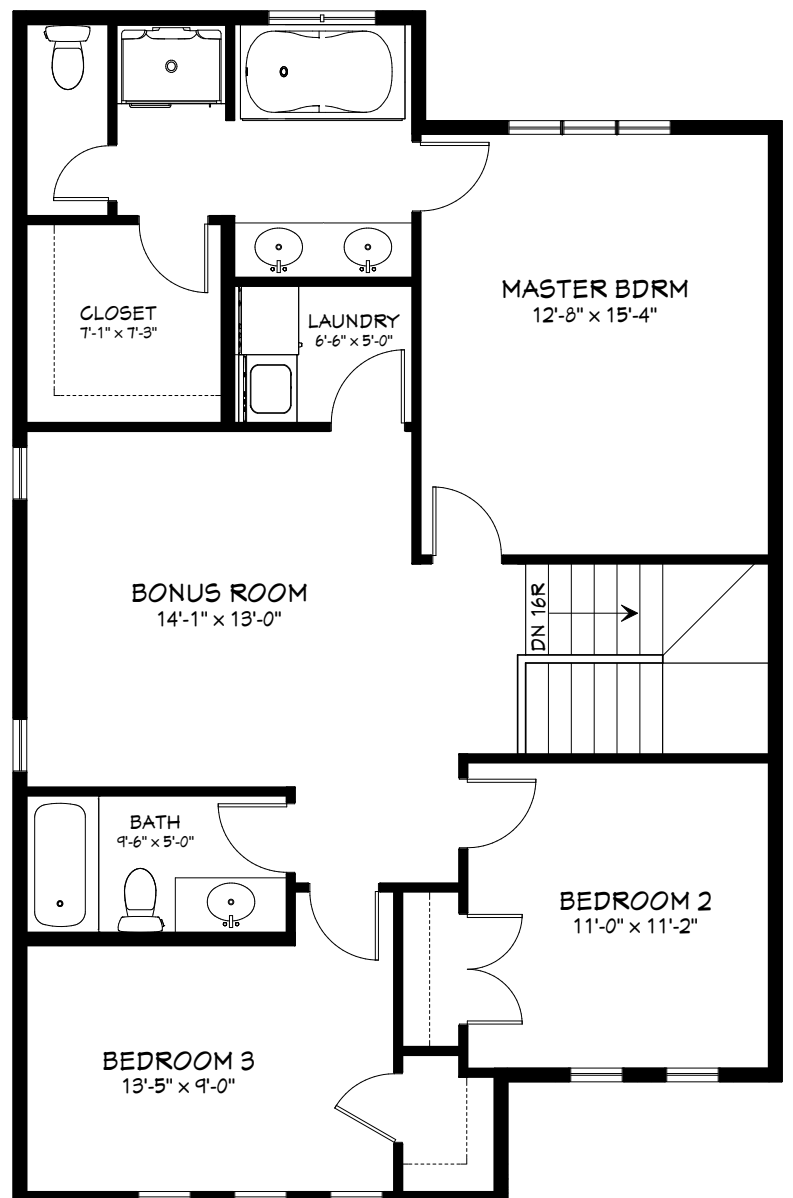

THE DS HOMES COLLECTION OF HOME DESIGNS

THE DAKOTA

Two-storey with Centered Bonus Room • 1951 SQ.FT. • 3 Bedrooms

MAIN FLOOR 896 SQ.FT.

SECOND FLOOR 1055 SQ.FT.