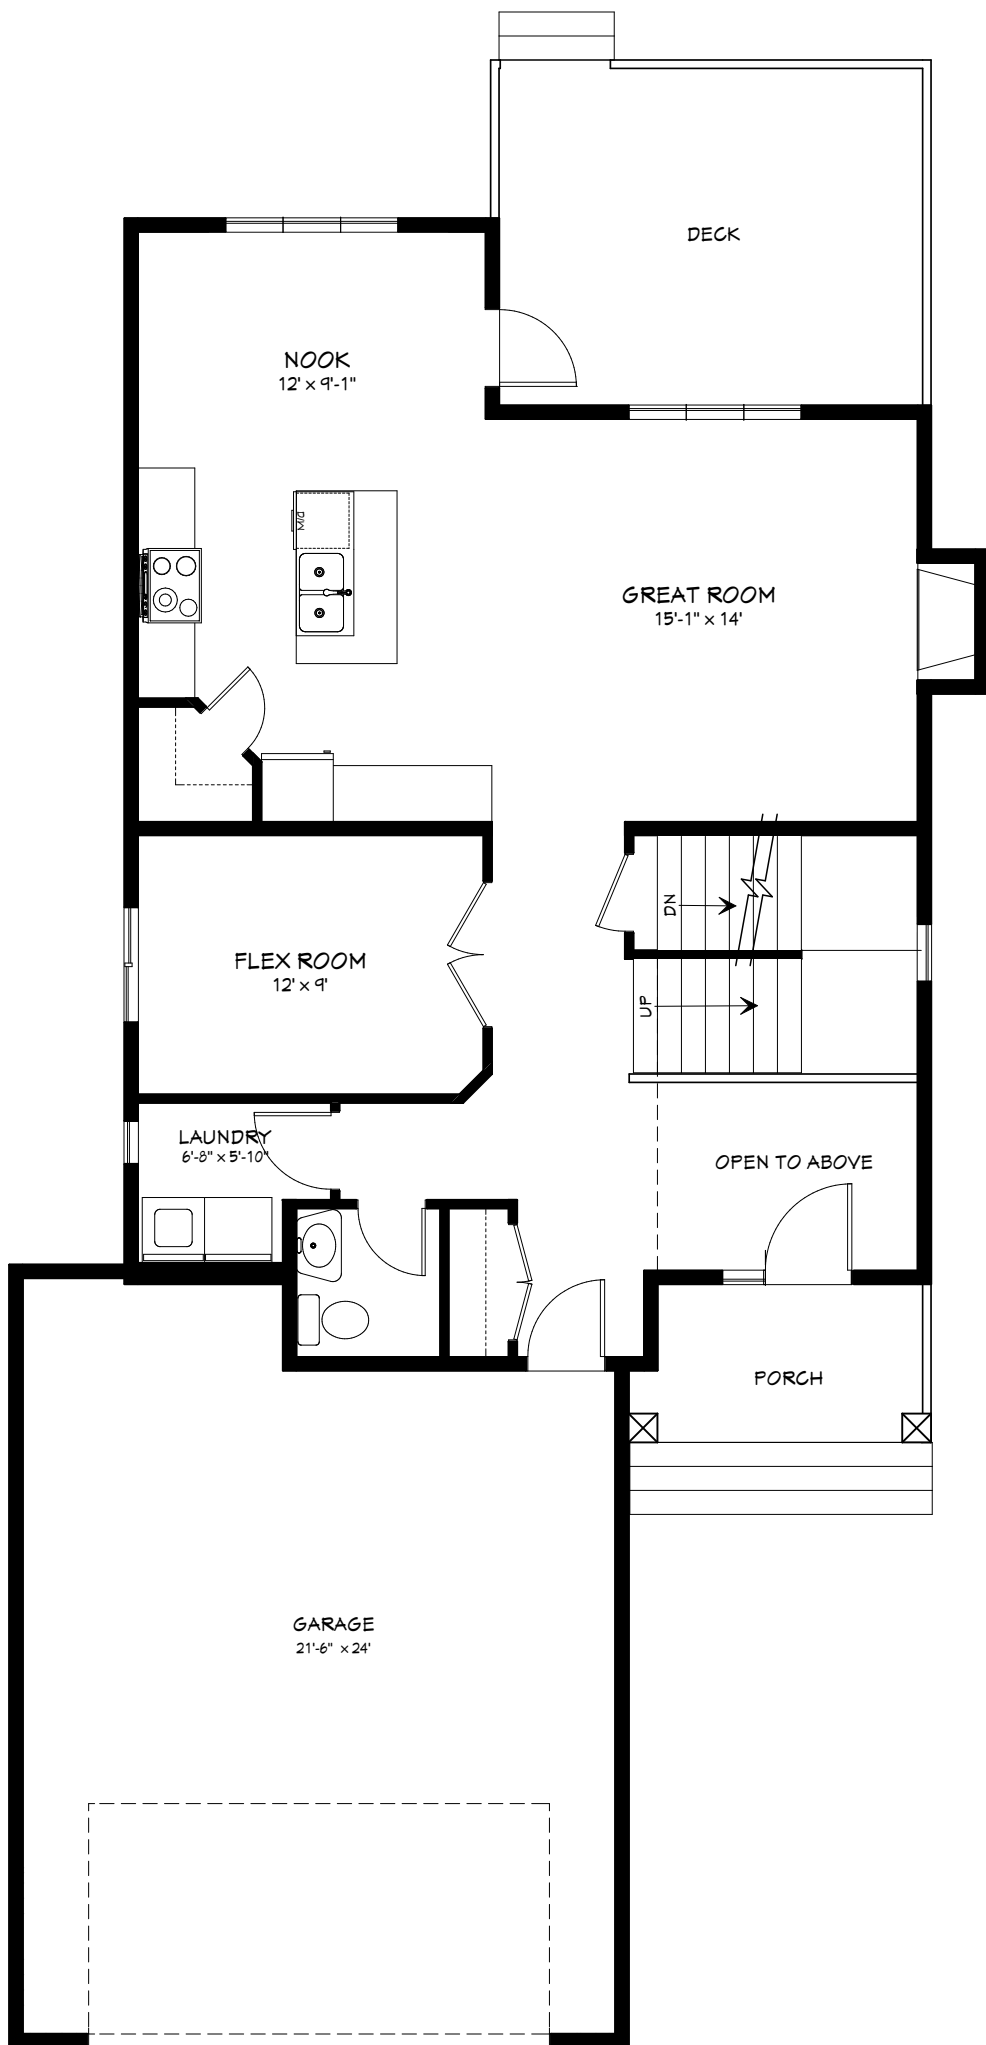

THE DS HOMES COLLECTION OF HOME DESIGNS

THE HIGHLAND

Two-storey with Flex Room • 2109 SQ.FT. • 4 Bedrooms

MAIN FLOOR 978 SQ.FT.

SECOND FLOOR 1131 SQ.FT.