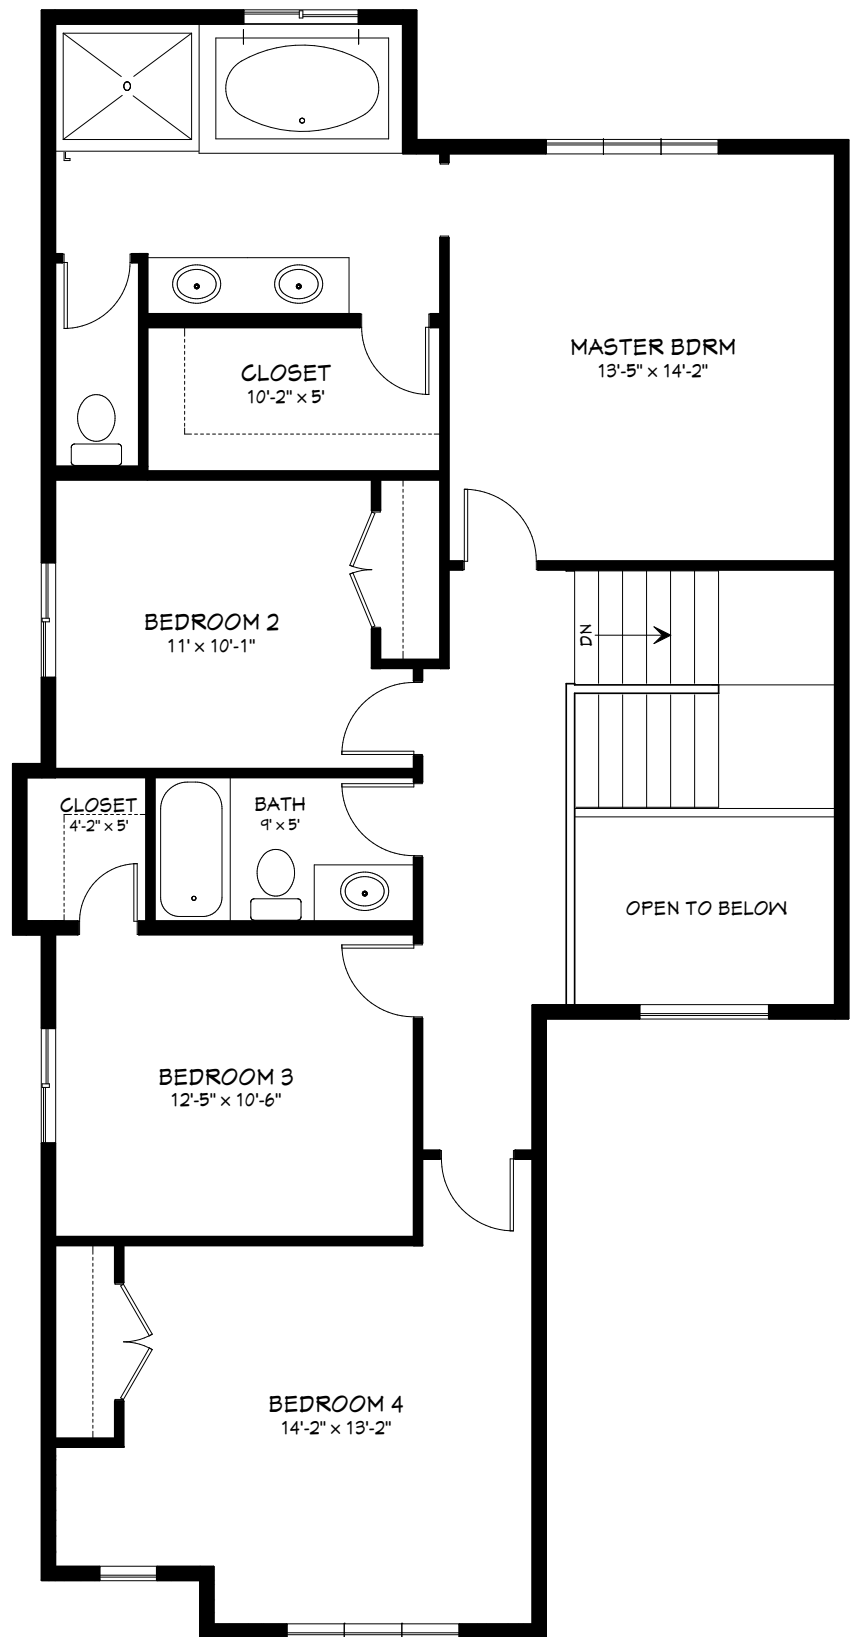

THE DS HOMES COLLECTION OF HOME DESIGNS

THE HIGHLAND

Two-storey with Flex Room • 2109 SQ.FT. • 4 Bedrooms

MAIN FLOOR 978 SQ.FT.

SECOND FLOOR 1131 SQ.FT.