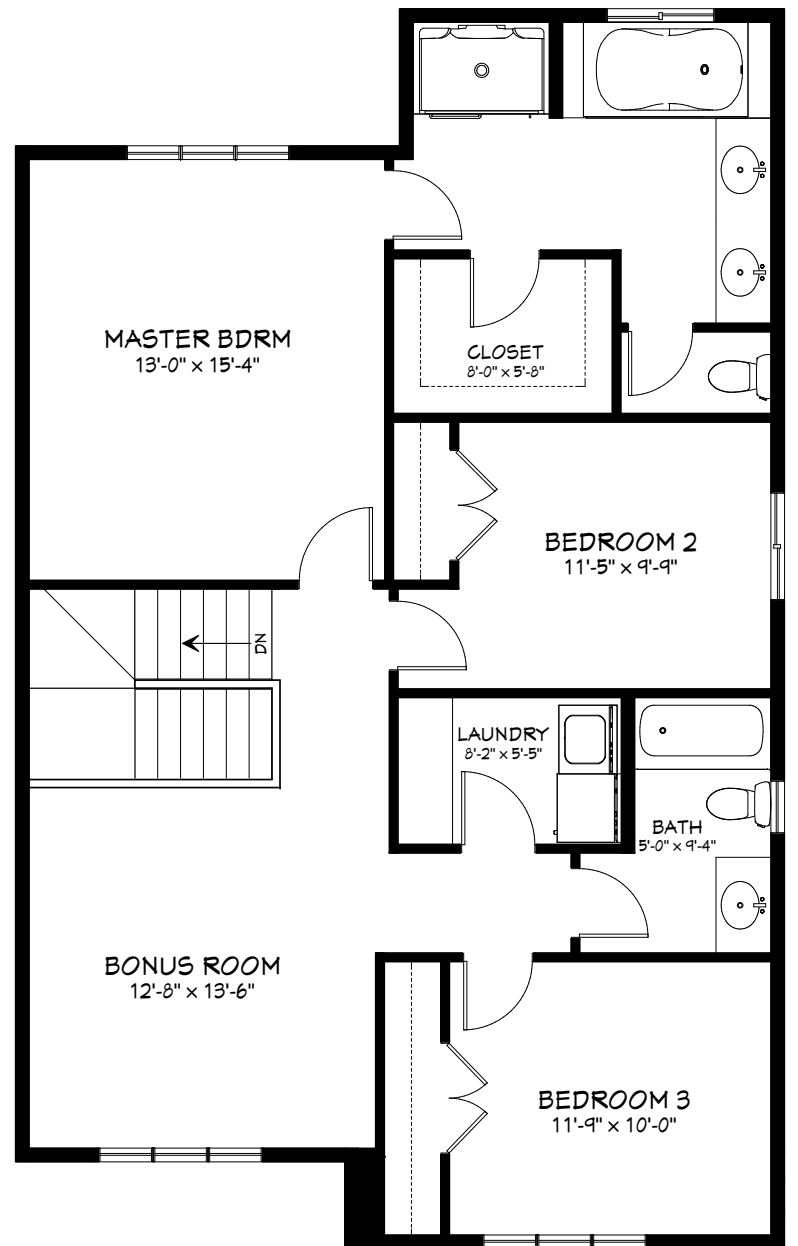

# THE BRIGHTON

Two-storey with Bonus Room • 2002 SQ.FT. • 3 Bedrooms

MAIN FLOOR 910 SQ.FT.

SECOND FLOOR 1092 SQ.FT.