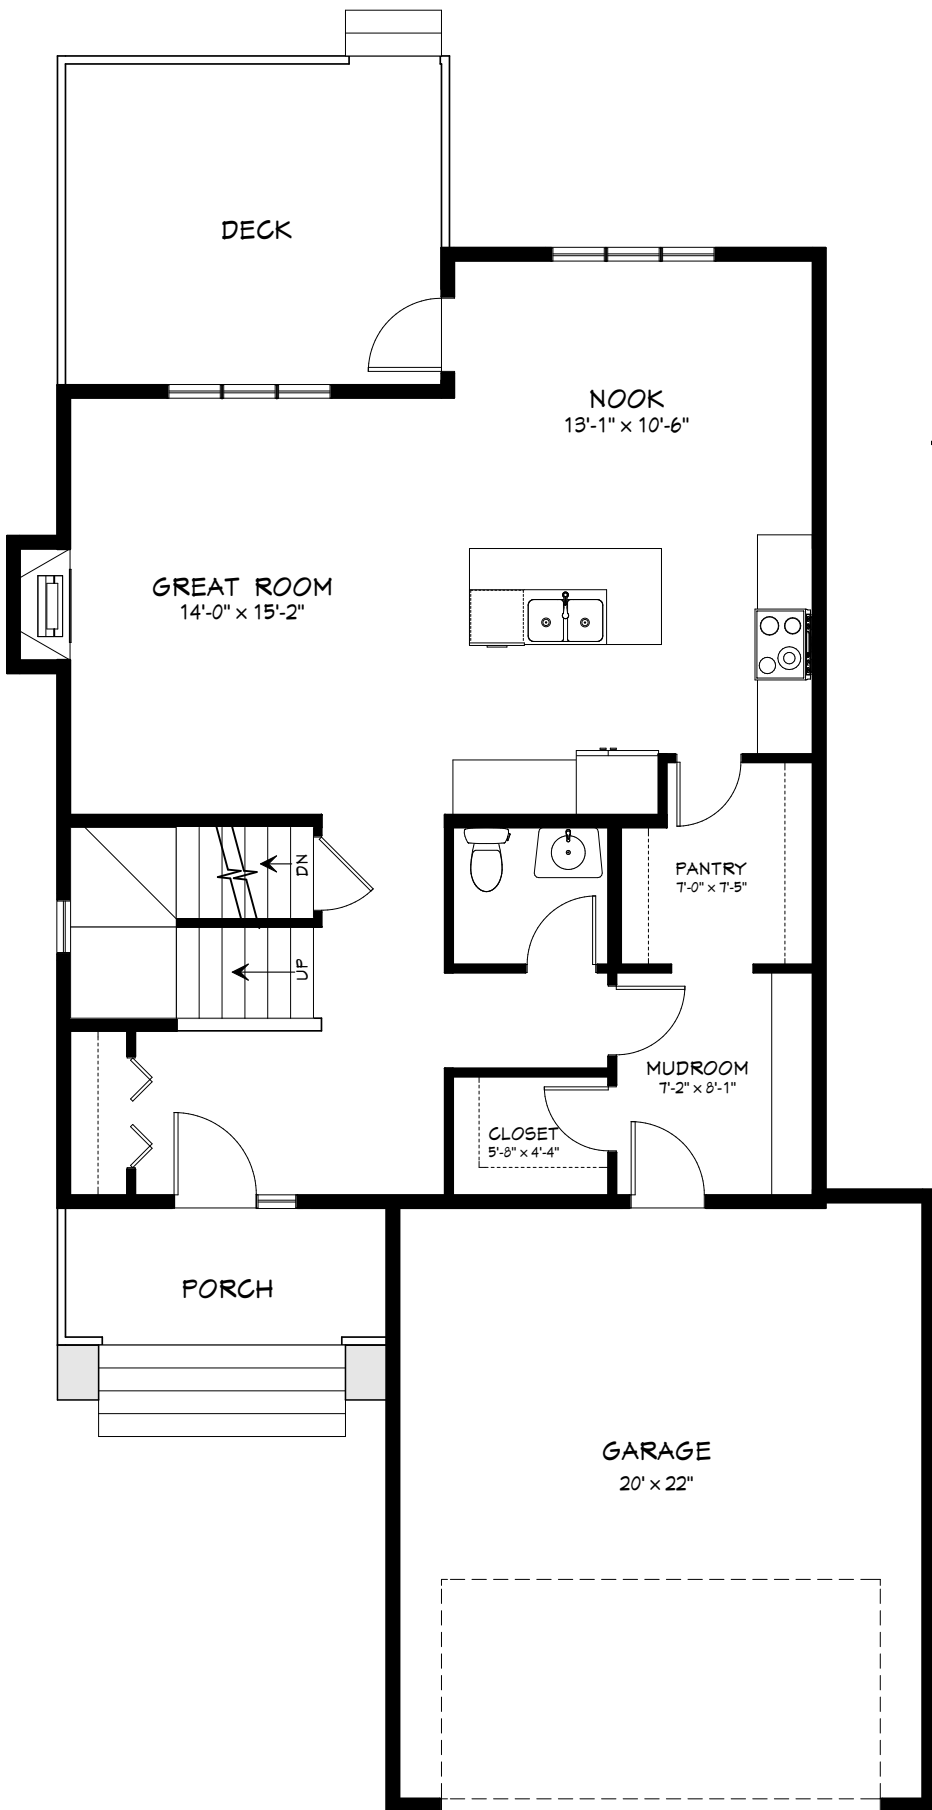

# THE BRIGHTON

Two-storey with Bonus Room • 2002 SQ.FT. • 3 Bedrooms

MAIN FLOOR 910 SQ.FT.

SECOND FLOOR 1092 SQ.FT.