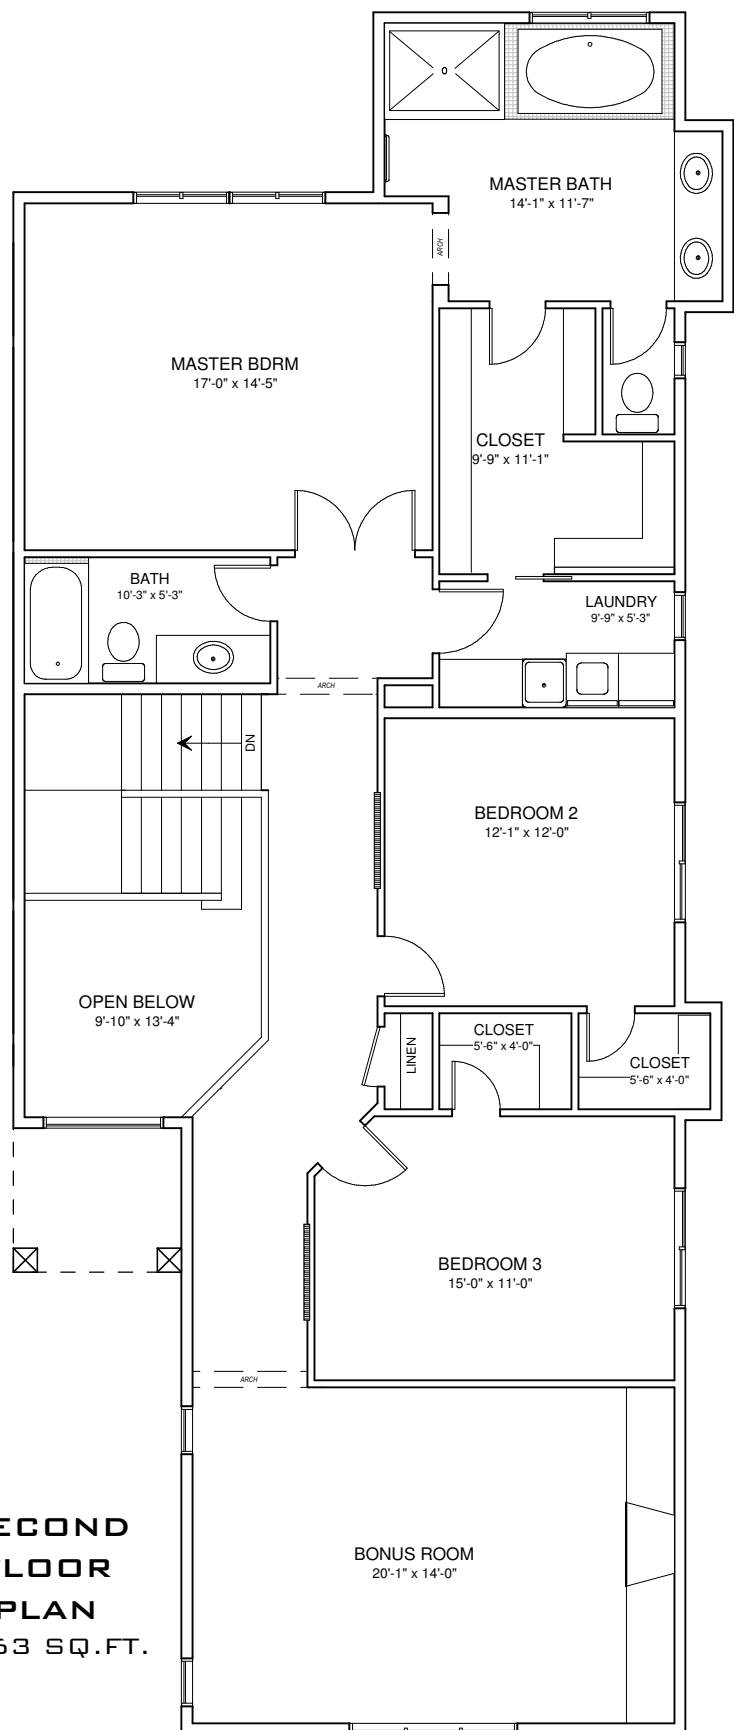

THE DS HOMES COLLECTION OF HOME DESIGNS

La Casa

Two-storey with Bonus Room
2843 Sq.ft. | 3 Bedrooms

MAIN FLOOR PLAN
1 280 SQ.FT.

SECOND FLOOR PLAN
1 563 SQ.FT.

Show Home Hours:
Monday - Thursday 2:00 pm - 8:00 pm
Weekends & Holidays 12:00 pm - 5:00 pm
www.ds-homes.ca