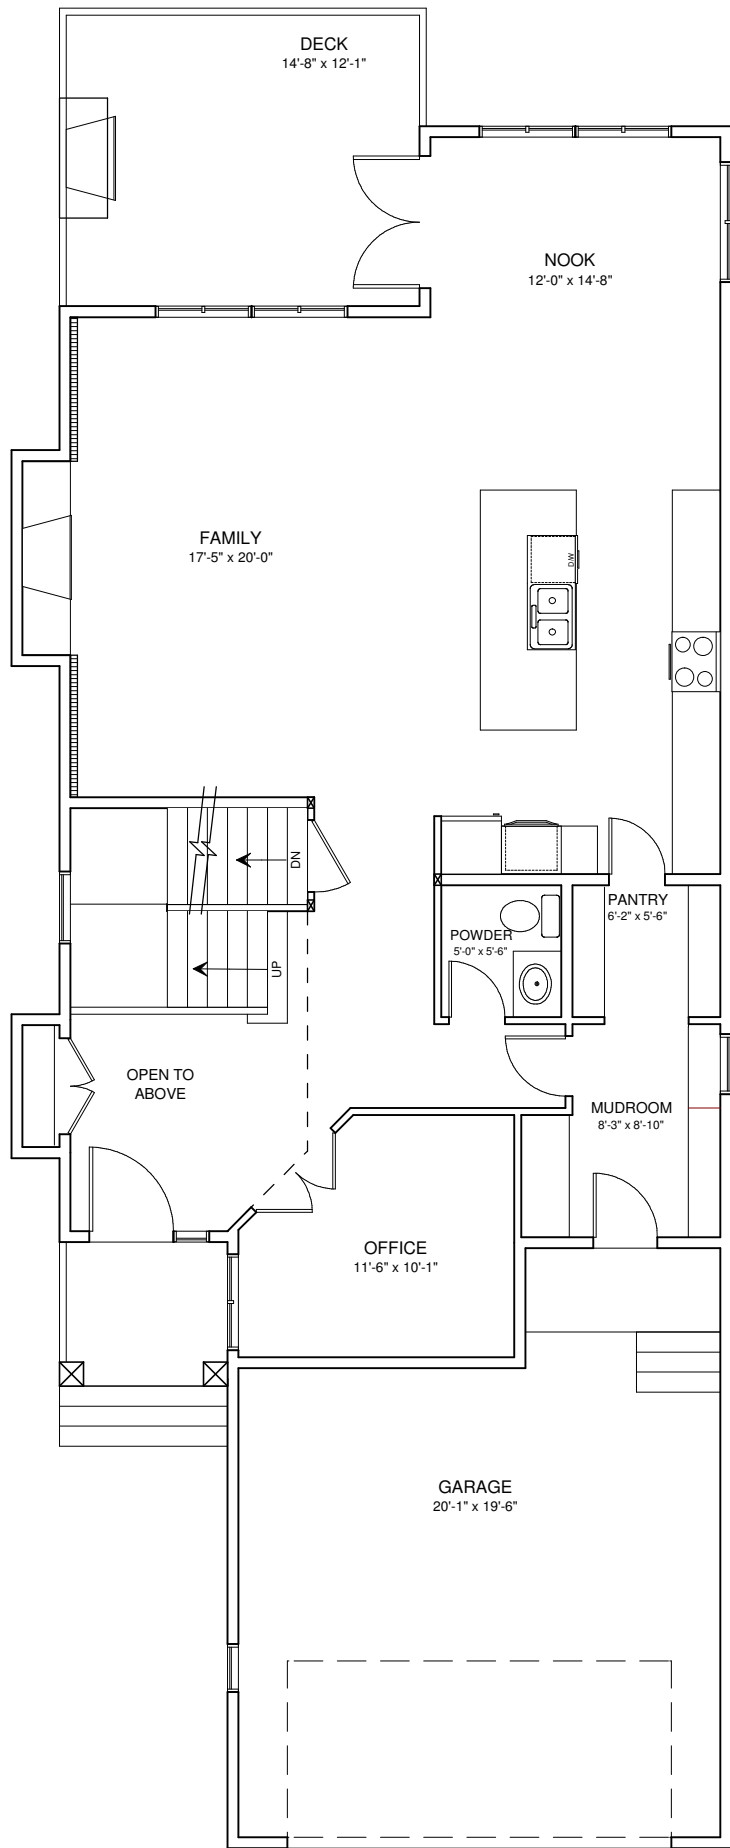

THE DS HOMES COLLECTION OF HOME DESIGNS

La Casa

Two-storey with Bonus Room
2843 Sq.ft. | 3 Bedrooms

MAIN FLOOR PLAN
1 280 SQ.FT.

SECOND FLOOR PLAN
1 563 SQ.FT.

Show Home Hours:
Monday - Thursday 2:00 pm - 8:00 pm
Weekends & Holidays 12:00 pm - 5:00 pm
www.ds-homes.ca