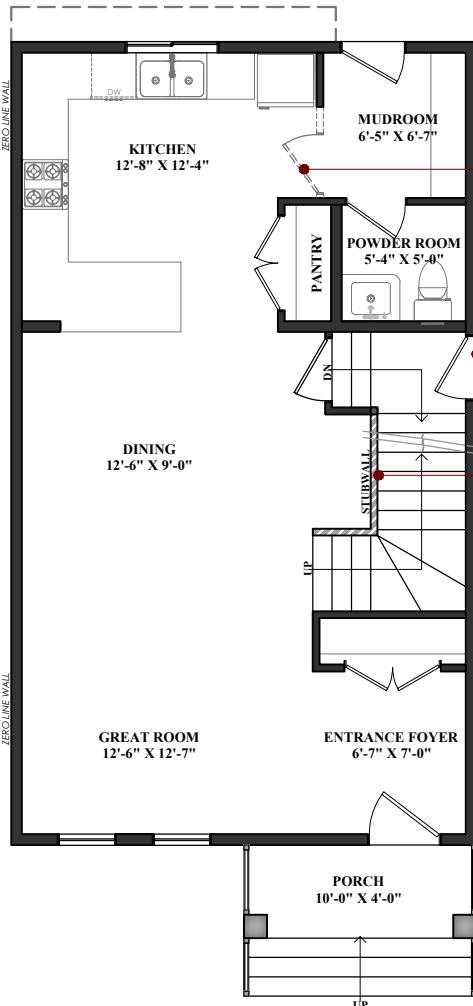

TRISTAN II

1379 SQ.FT 3  2.5 

MAIN FLOOR - 690 SQ.FT

SECOND FLOOR - 689 SQ.FT

NOTE:

Floor plans, specifications, and dimensions are approximate, subject to change without notice, and will vary on each lot.