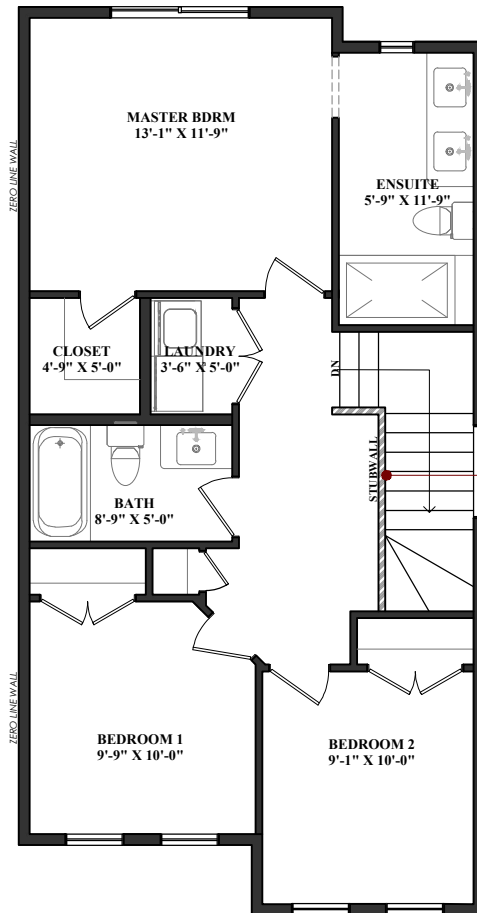

TRISTAN II

1379 SQ.FT 3  2.5 

MAIN FLOOR - 690 SQ.FT

SECOND FLOOR - 689 SQ.FT

NOTE:

Floor plans, specifications, and dimensions are approximate, subject to change without notice, and will vary on each lot.