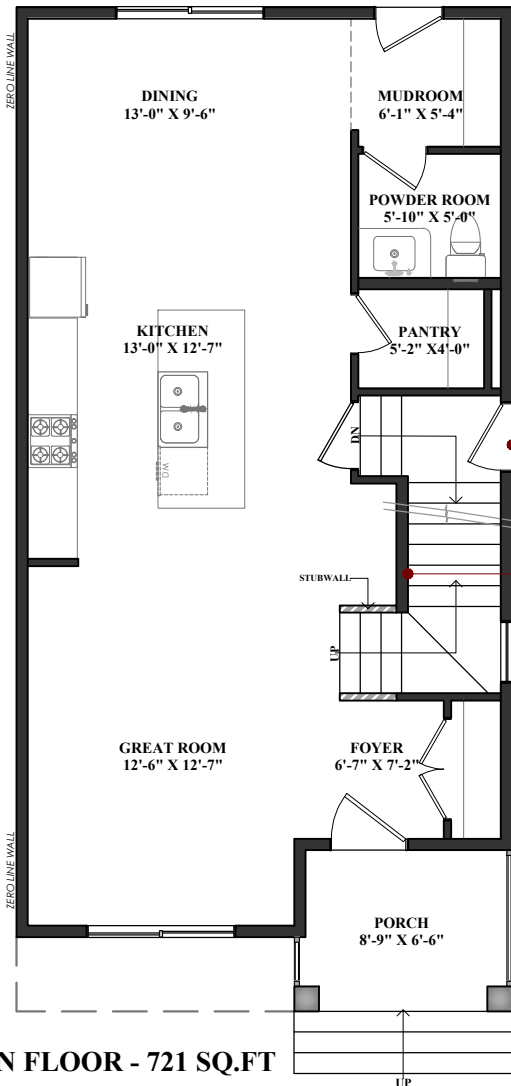

# ESSENCE II

1471 SQ.FT    3     2.5 

MAIN FLOOR - 721 SQ.FT

SECOND FLOOR - 750 SQ.FT

**NOTE:**

Floor plans, specifications, and dimensions are approximate, subject to change without notice, and will vary on each lot.