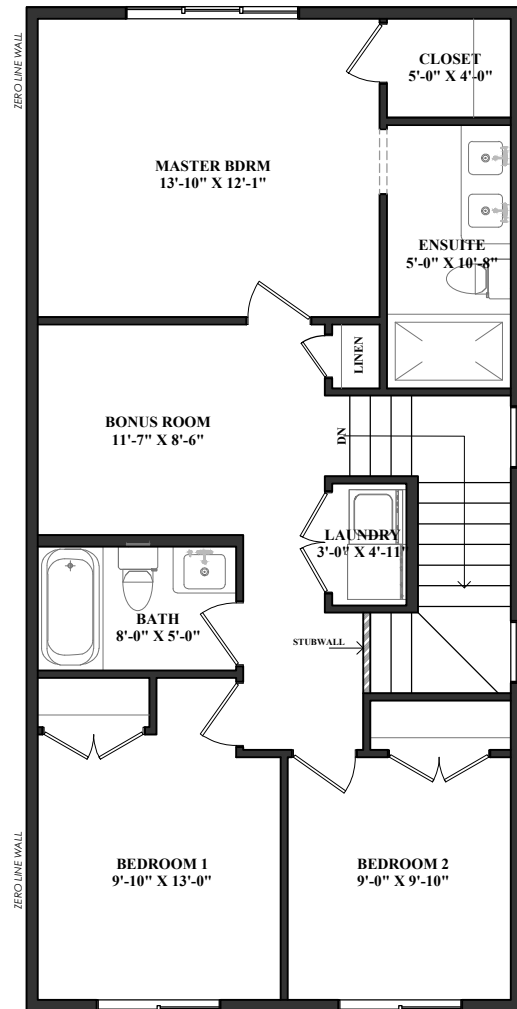

# ESSENCE II

1471 SQ.FT    3     2.5 

MAIN FLOOR - 721 SQ.FT

SECOND FLOOR - 750 SQ.FT

**NOTE:**

Floor plans, specifications, and dimensions are approximate, subject to change without notice, and will vary on each lot.