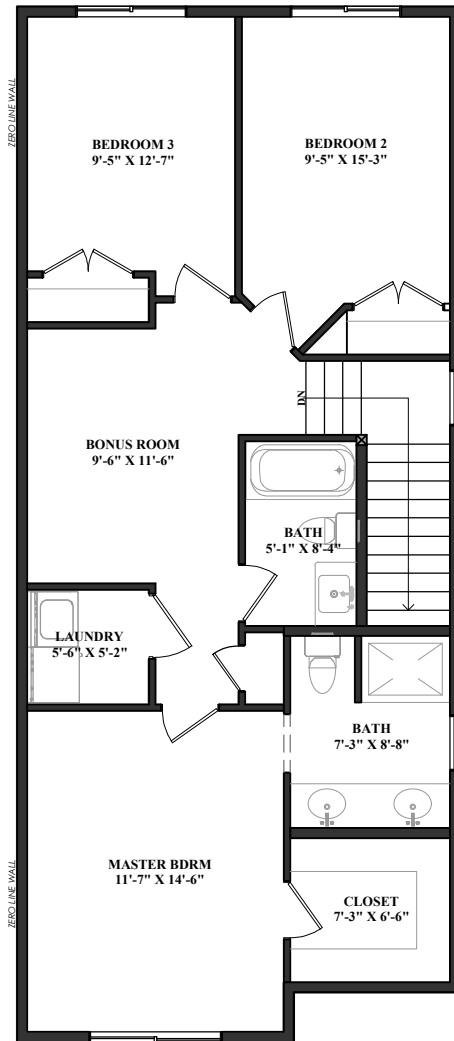

BERKELEY II

1705 SQ.FT 4  3 

MAIN FLOOR - 841 SQ.FT

SECOND FLOOR - 864 SQ.FT

NOTE:

Floor plans, specifications, and dimensions are approximate, subject to change without notice, and will vary on each lot.

THE DS HOMES COLLECTION OF HOME DESIGNS