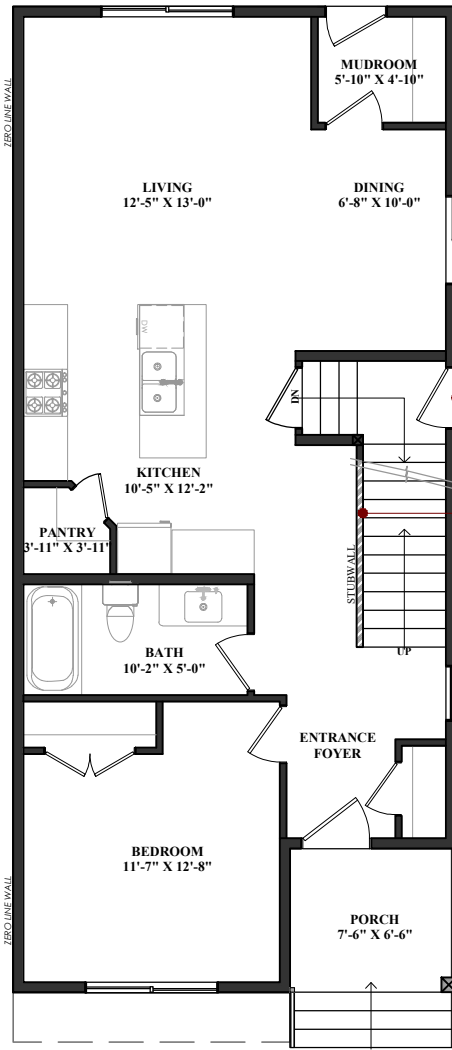

BERKELEY II

1705 SQ.FT 4  3 

MAIN FLOOR - 841 SQ.FT

SECOND FLOOR - 864 SQ.FT

NOTE:

Floor plans, specifications, and dimensions are approximate, subject to change without notice, and will vary on each lot.

THE DS HOMES COLLECTION OF HOME DESIGNS