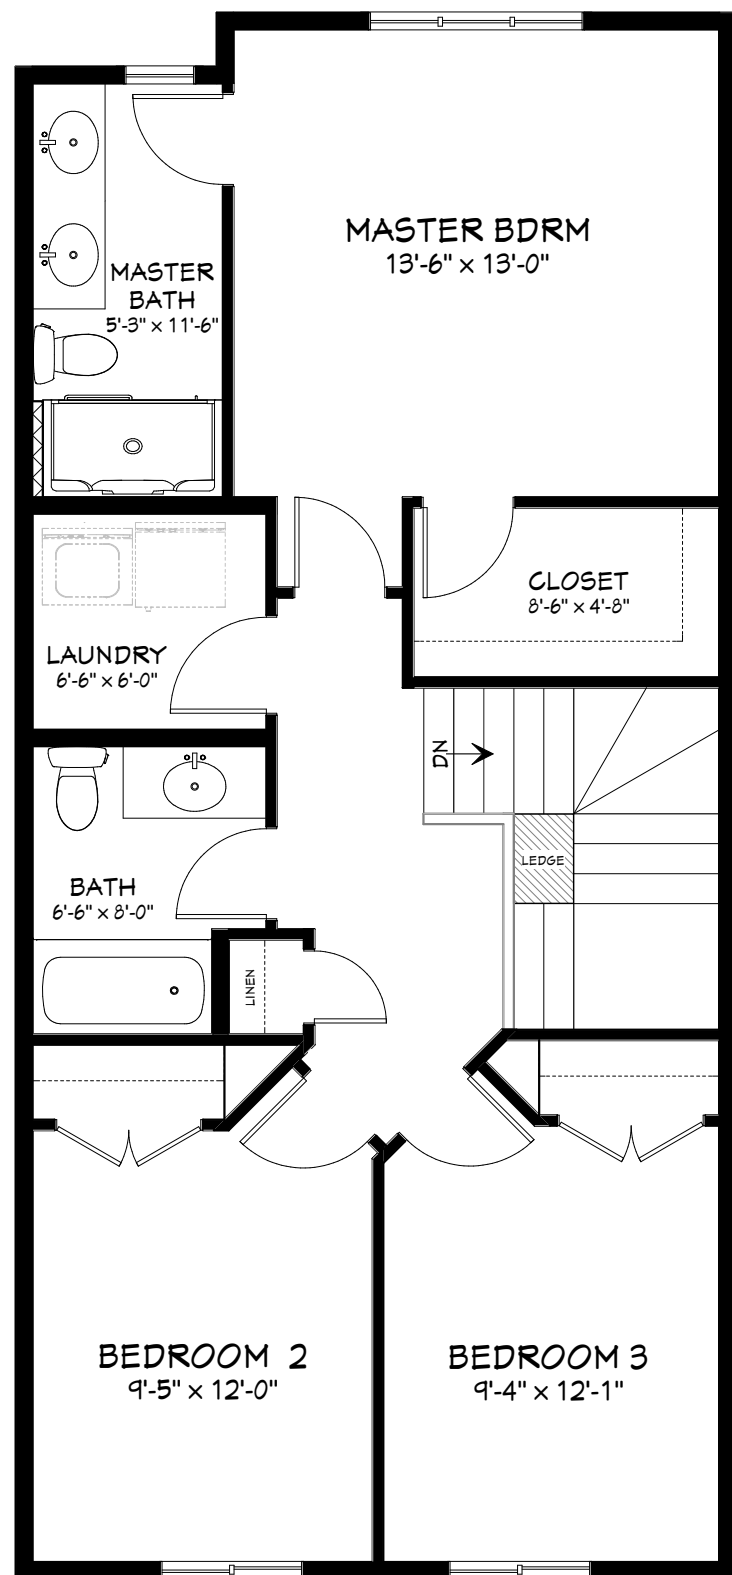

THE DS HOMES COLLECTION OF HOME DESIGNS

TOKYO

Two-storey • 1603 SQ.FT. • 3 Bedrooms

MAIN FLOOR 804 SQ.FT.

SECOND FLOOR 799 SQ.FT.