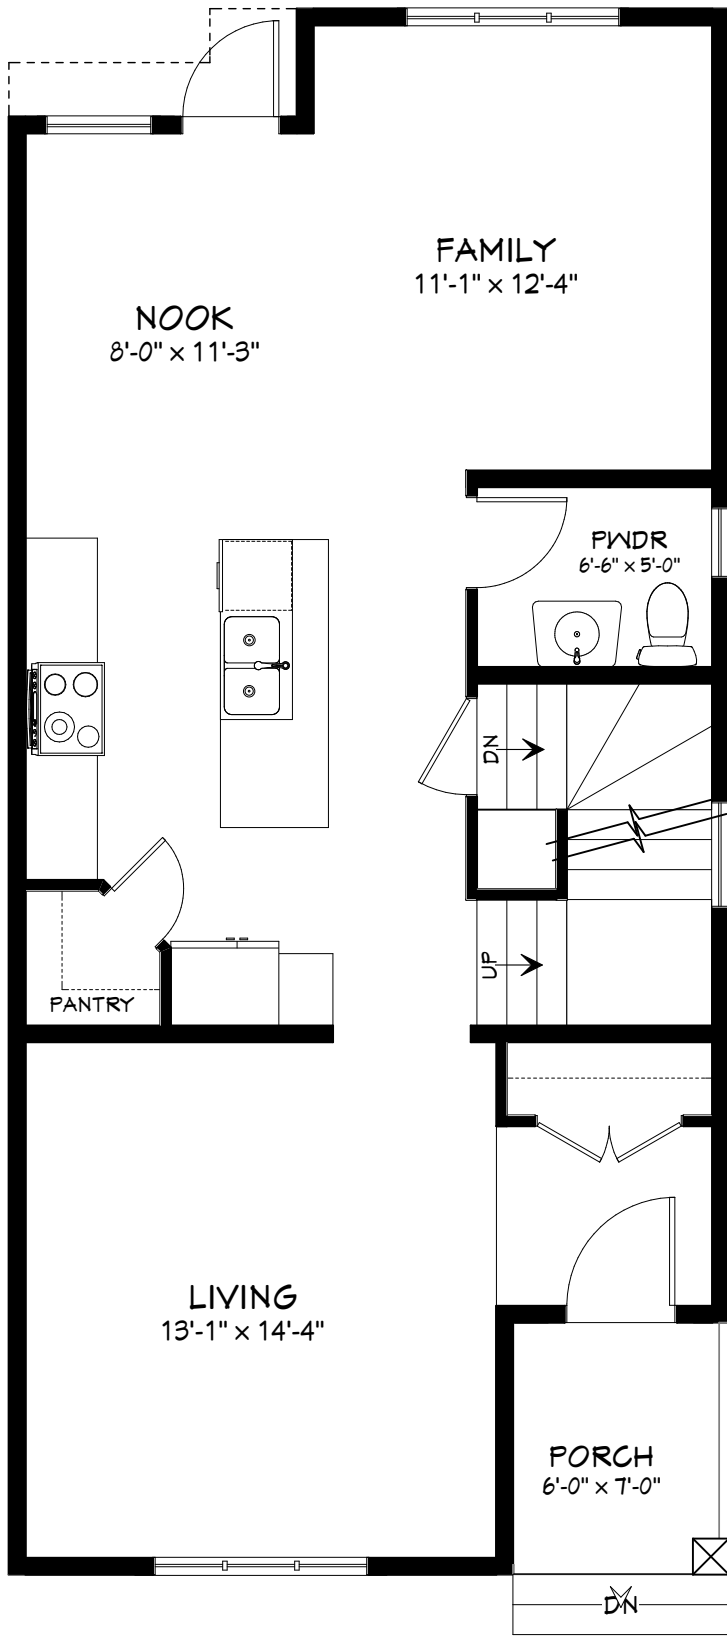

THE DS HOMES COLLECTION OF HOME DESIGNS

TOKYO

Two-storey • 1603 SQ.FT. • 3 Bedrooms

MAIN FLOOR 804 SQ.FT.

SECOND FLOOR 799 SQ.FT.