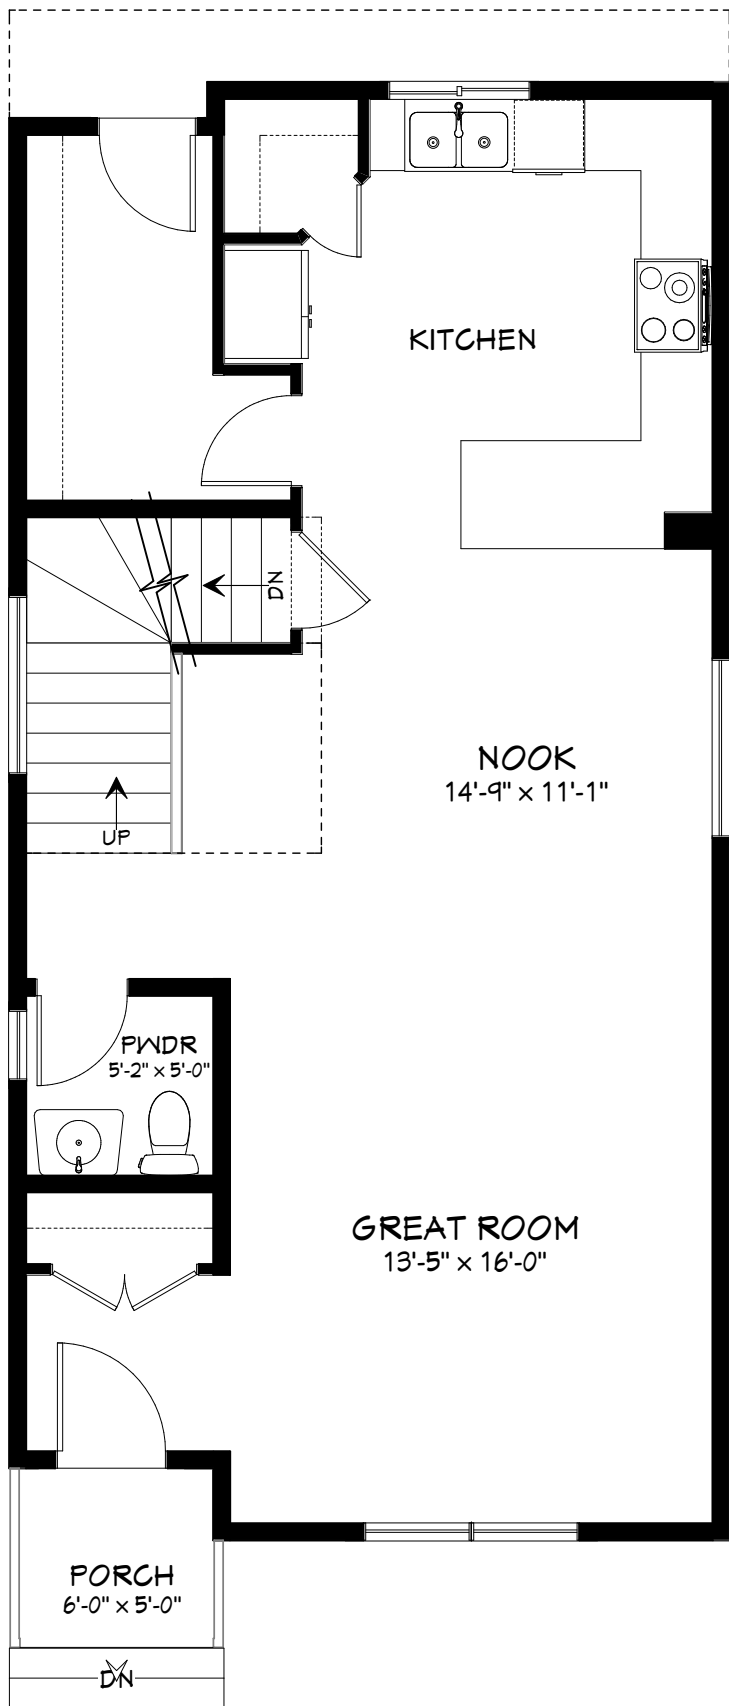

AIRDRIE

Two-storey • 1551 SQ.FT. • 3 Bedrooms

MAIN FLOOR 793 SQ.FT.

SECOND FLOOR 758 SQ.FT.