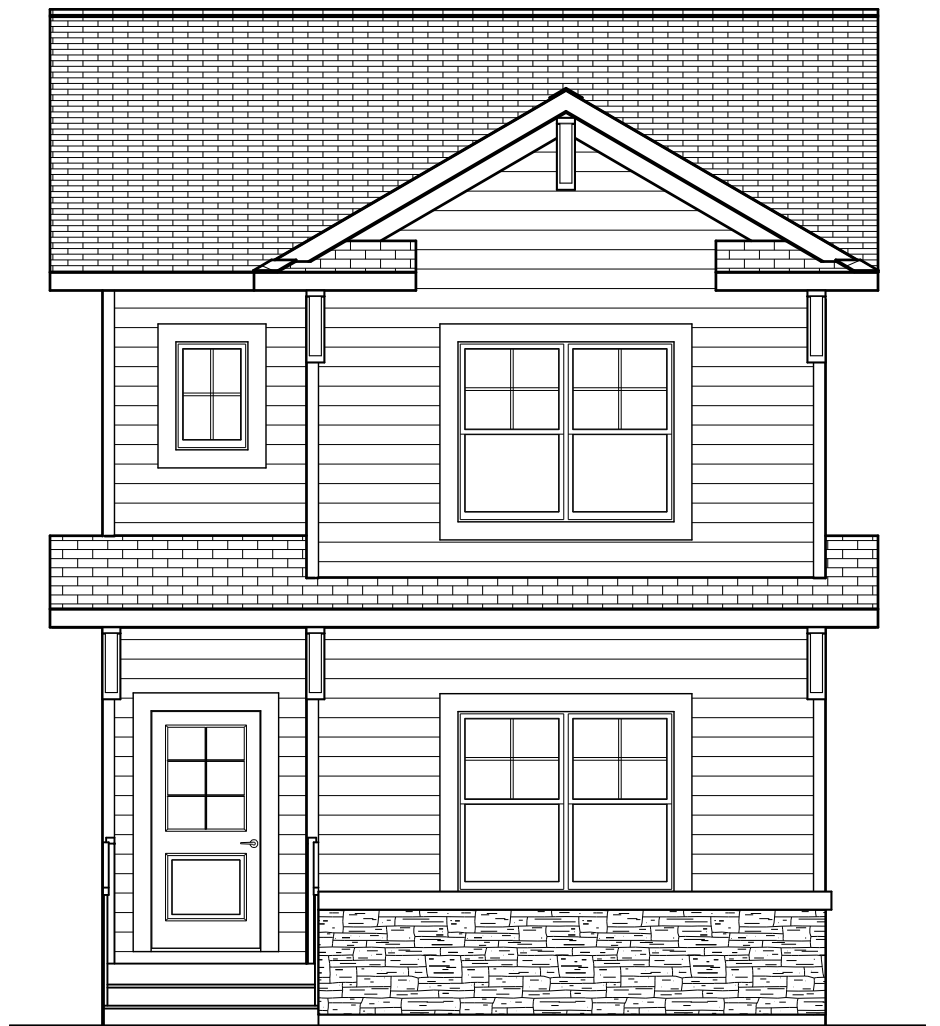

AIRDRIE

Two-storey • 1551 SQ.FT. • 3 Bedrooms

MAIN FLOOR 793 SQ.FT.

SECOND FLOOR 758 SQ.FT.