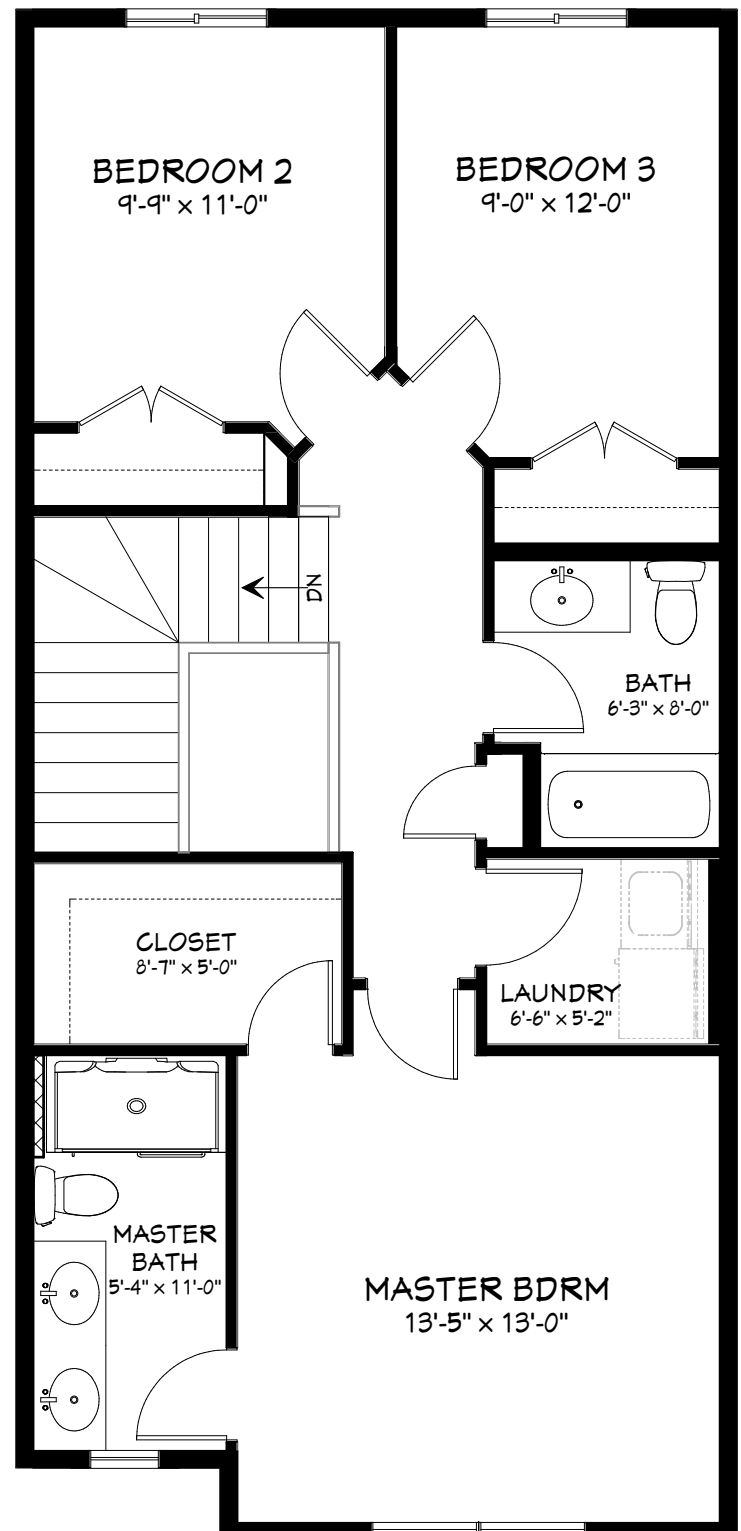

AIRDRIE

Two-storey • 1551 SQ.FT. • 3 Bedrooms

MAIN FLOOR 793 SQ.FT.

SECOND FLOOR 758 SQ.FT.