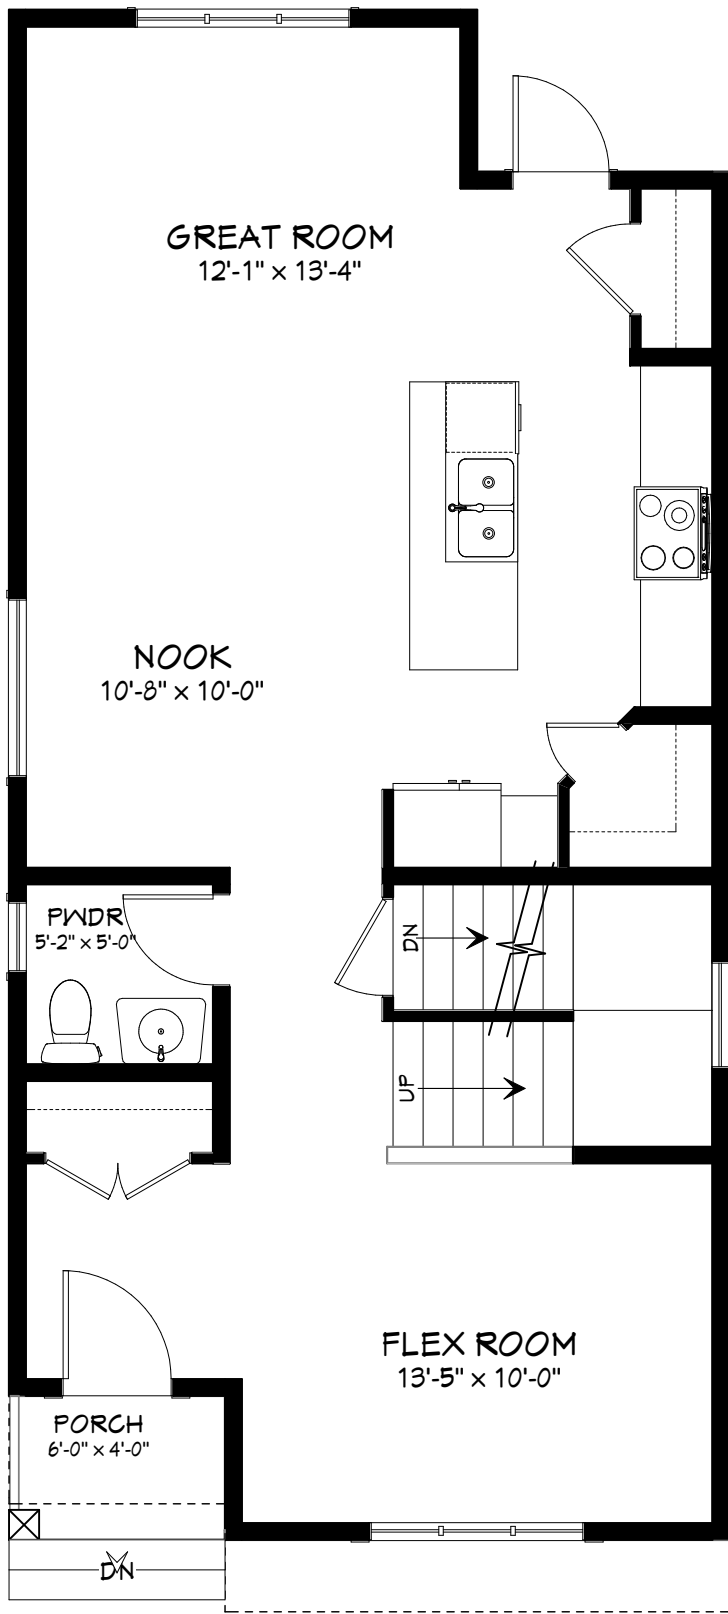

THE DS HOMES COLLECTION OF HOME DESIGNS

CALIFORNIA

Two-storey • 1502 SQ.FT. • 3 Bedrooms

MAIN FLOOR 794 SQ.FT.

SECOND FLOOR 708 SQ.FT.