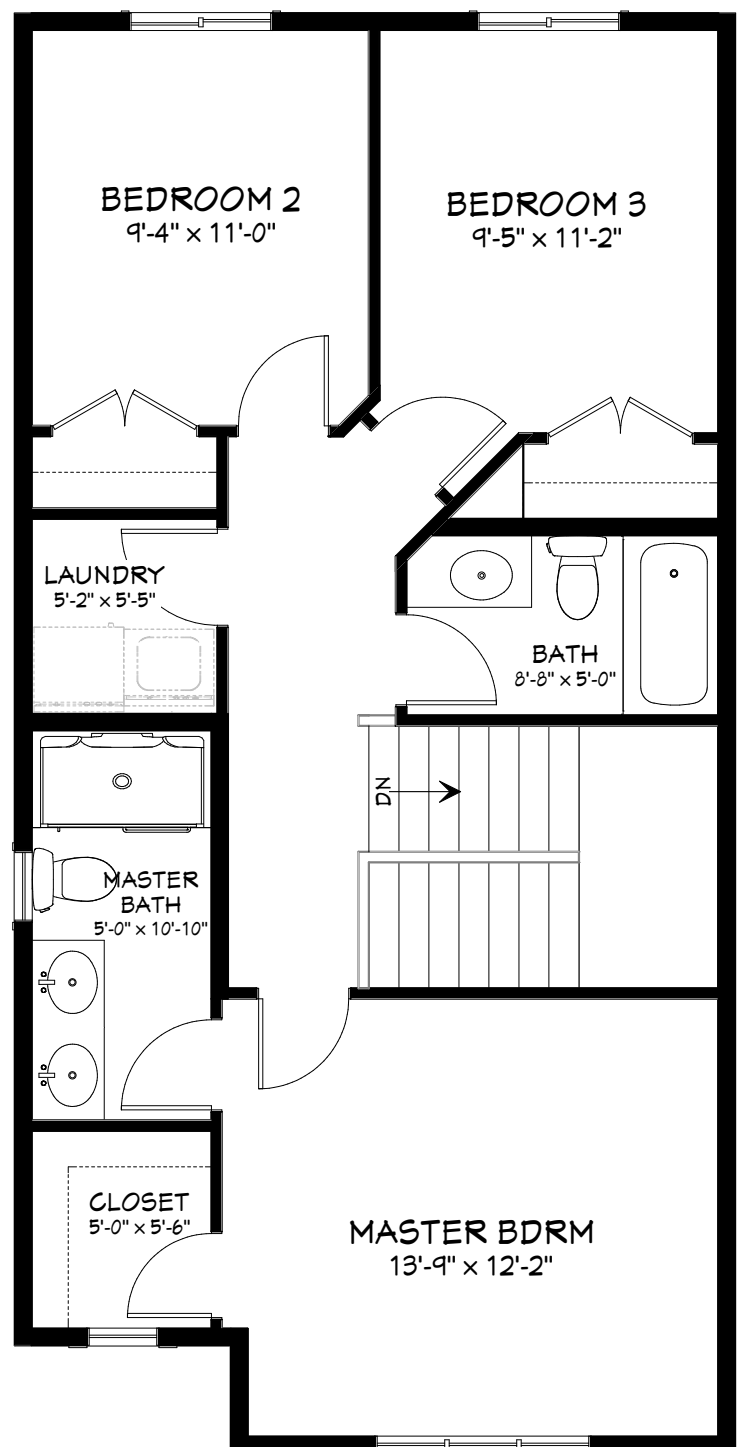

THE DS HOMES COLLECTION OF HOME DESIGNS

CALIFORNIA

Two-storey • 1502 SQ.FT. • 3 Bedrooms

MAIN FLOOR 794 SQ.FT.

SECOND FLOOR 708 SQ.FT.