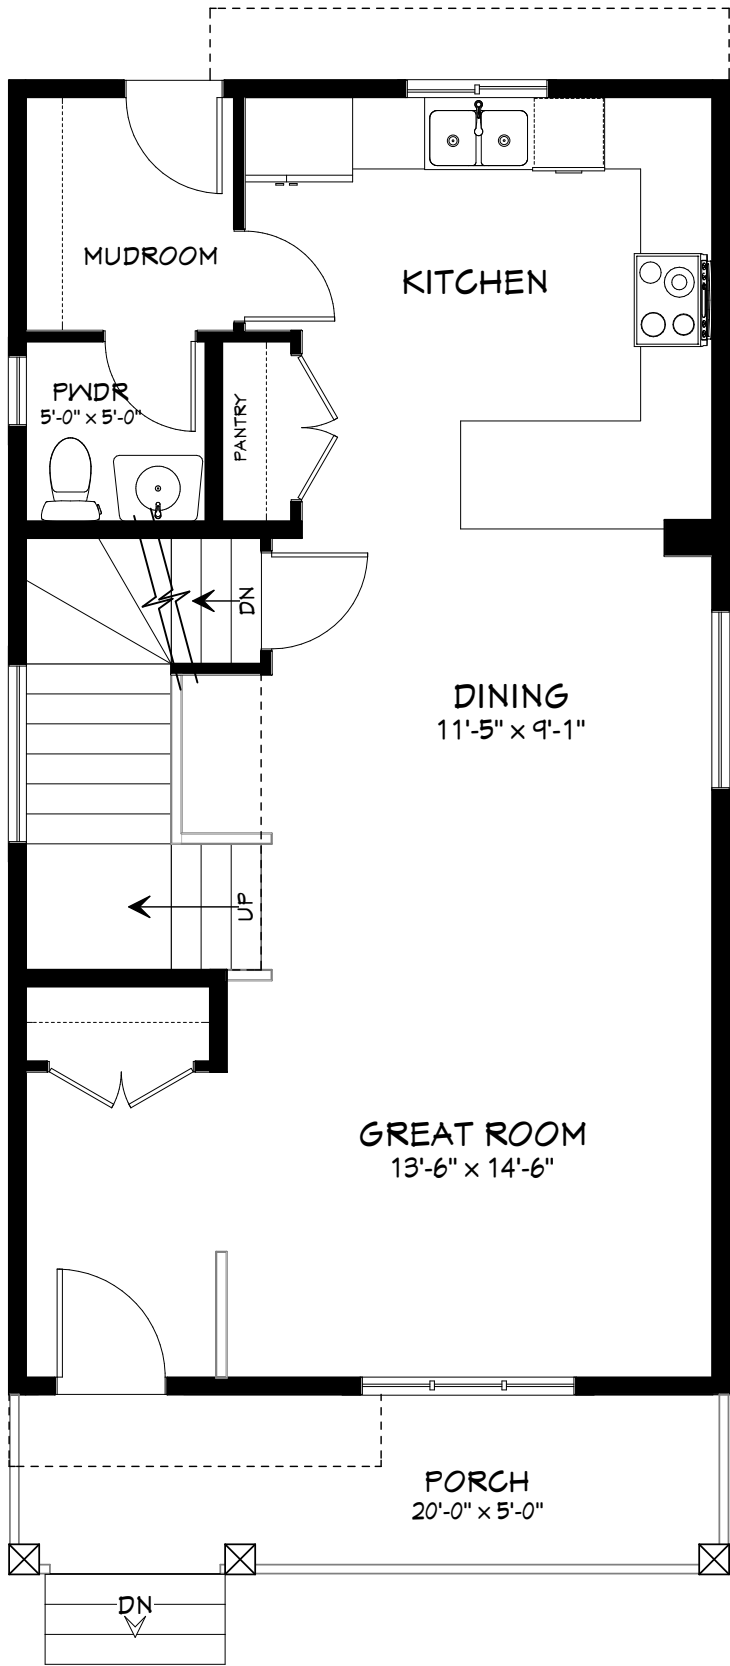

THE DS HOMES COLLECTION OF HOME DESIGNS

DUBAI

Two-storey • 1425 SQ.FT. • 3 Bedrooms

MAIN FLOOR 730 SQ.FT.

SECOND FLOOR 730 SQ.FT.