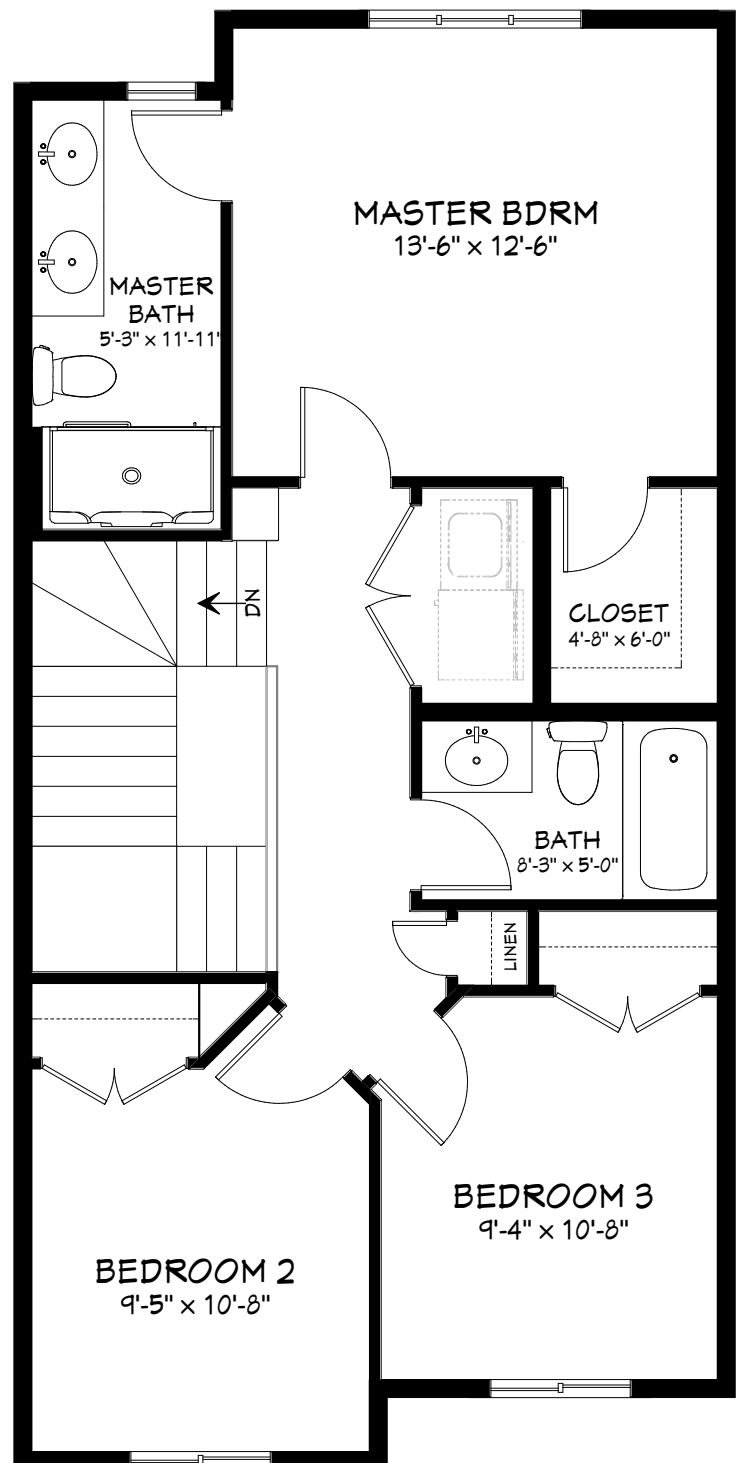

THE DS HOMES COLLECTION OF HOME DESIGNS

DUBAI

Two-storey • 1425 SQ.FT. • 3 Bedrooms

MAIN FLOOR 730 SQ.FT.

SECOND FLOOR 730 SQ.FT.