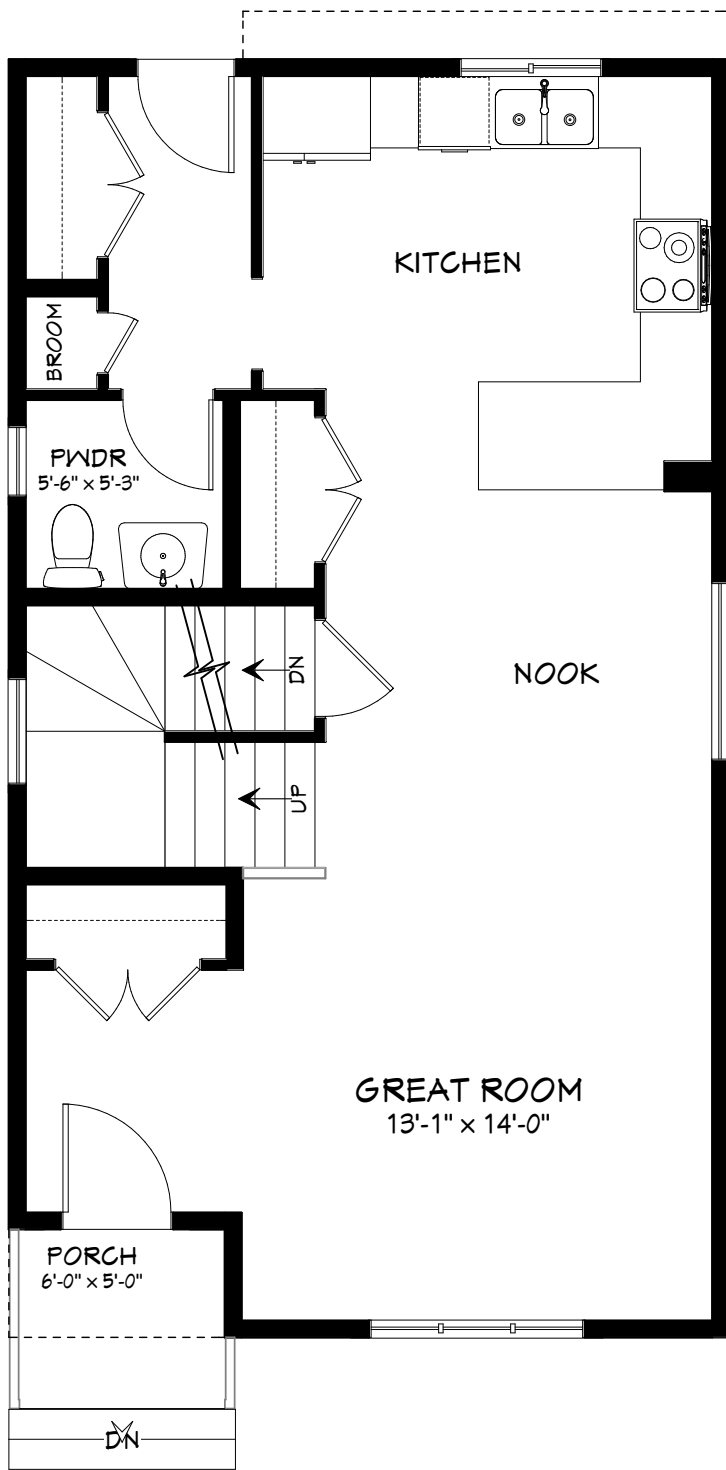

PARIS

Two-storey • 1355 SQ.FT. • 3 Bedrooms

MAIN FLOOR 692 SQ.FT.

SECOND FLOOR 663 SQ.FT.