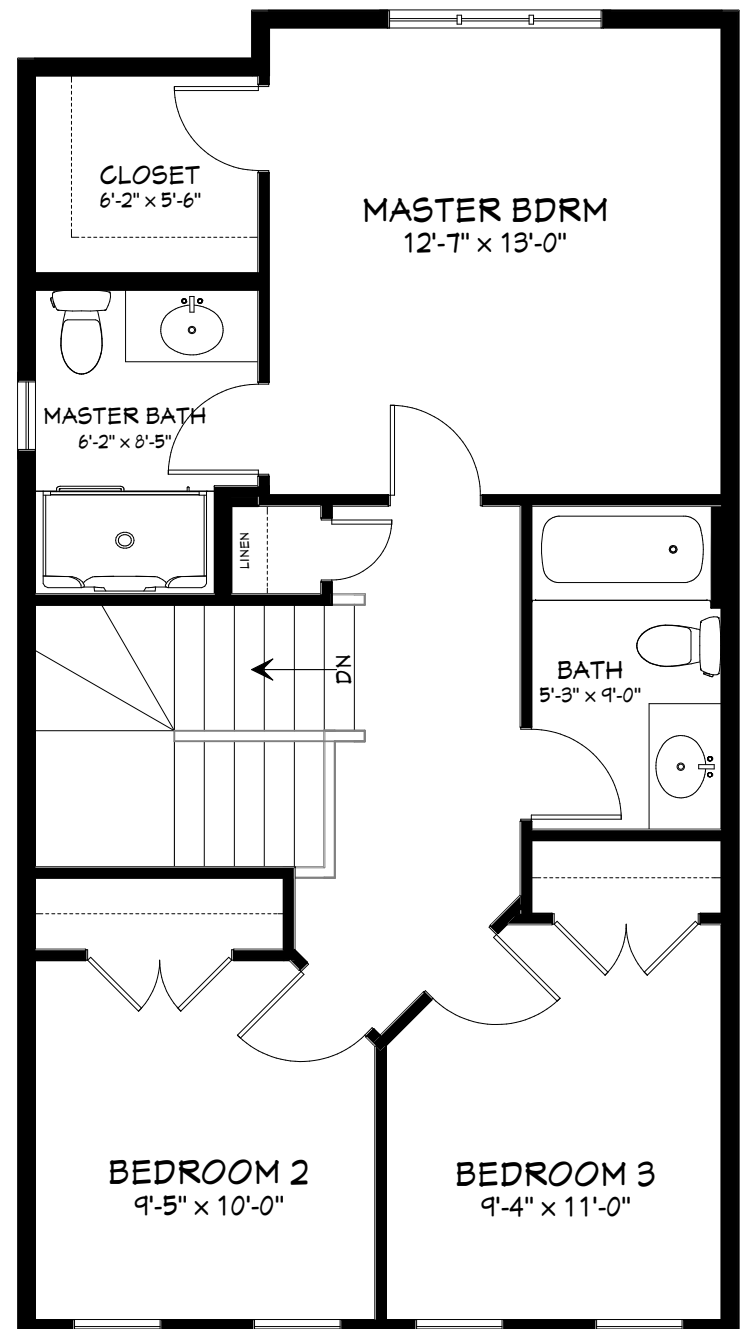

PARIS

Two-storey • 1355 SQ.FT. • 3 Bedrooms

MAIN FLOOR 692 SQ.FT.

SECOND FLOOR 663 SQ.FT.