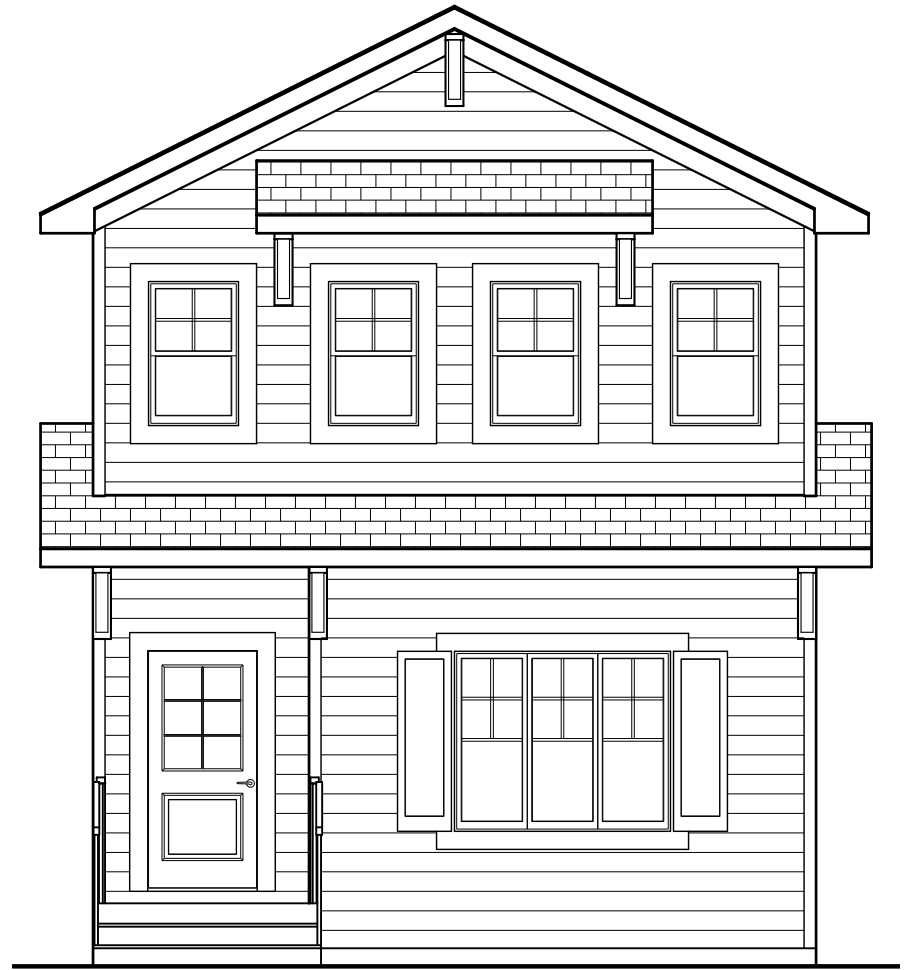

PARIS

Two-storey • 1355 SQ.FT. • 3 Bedrooms

MAIN FLOOR 692 SQ.FT.

SECOND FLOOR 663 SQ.FT.